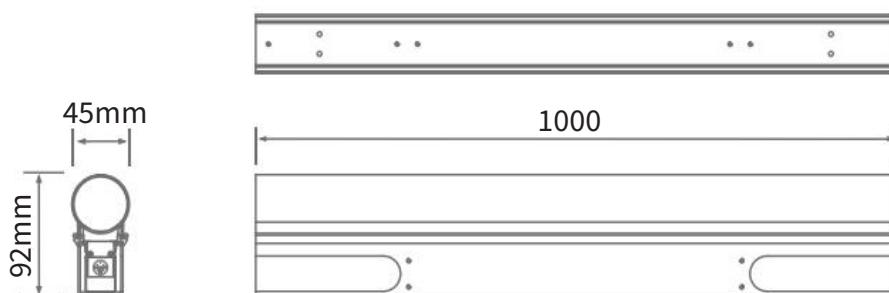

FEATURES

FINISH	6063 Aluminum
WORKING VOLTAGE	24V DC
RATED POWER	15W
BEAM ANGLE	120°
MOUNTING	Surface mounting
OPTIC	Milk PMMA
DIMENSIONS	1000, 900 x 45 x 92mm
OPERATION TEMP	-25° C - +50° C
STORAGE TEMP	-40° C - +80° C
LAMP LIFE	50,000 hrs
BODY COLOR	Black, Silver
CONTROL	DMX512, DALI, On/Off

CREE/OSRAM/LUMILEDS
LED Quality

24V DC
Working Voltage

15W
Rated power

ELECTRICAL DATA

SUPPLY VOLTAGE	24V DC
COLORS	RGBW
LUMEN	60lm/W

DIMENSION

ORDERING LOGIC

PRODUCT	WATTAGE	COLOR TEMPERATURE	VOLTAGE	BEAM ANGLE	BODY COLOR	CUSTOM
TTS-45	15 - 15W	(RGBW) RGBW	DC - 24VDC	120 - 120°	BK - Black SL - Silver	XX - XXX