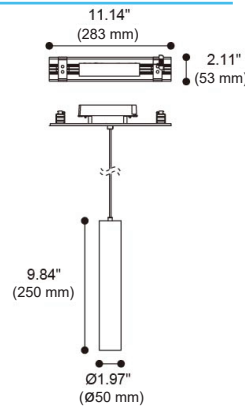

## SPECIFICATIONS

<b>OPERATING VOLTAGE</b>	120 VAC
<b>RATED POWER</b>	23W
<b>CONTROL</b>	0/1-10 V Dimmable
<b>FLUX</b>	1931 lm
<b>CRI</b>	>90
<b>BODY FINISH</b>	Black, White
<b>BAFFLE FINISH</b>	Black, White, Copper
<b>MOUNTING</b>	Track mounted
<b>PROJECTION</b>	20°, 30°, 40°

## DIMENSIONS

## ORDERING CODE

SERIES	TYPE	POWER	VOLTAGE	CRI	COLOR TEMPERATURE	PROJECTION	TRACK MOUNTING	BODY FINISH	BAFFLE FINISH
LFT60	C6-Pendant 6	23W - 23 WATTS	AC - 120VAC	90 - CRI90	CT30 - 3000K CTXX - CUSTOM	20D - 20 Degrees 30D - 30 Degrees 40D - 40 Degrees	RM - Recessed Mount SM - Surface Mount PM - Pendant Mount	BK - Black WH - White	BK - Black WH - White CO - Copper