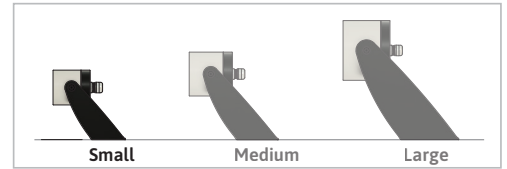

# OAK SQUARE SMALL DC SPEC SHEET

OAK-Q-S-DC

Our OAK series LED spotlight fixtures are a simple, yet elegant solution for architectural spot and accent luminaire. Available with three optic configurations (Narrow, Medium & Wide). The luminaire is capable of withstanding extreme outdoor conditions with a chemically sealed glass lens and proprietary moisture barriers.