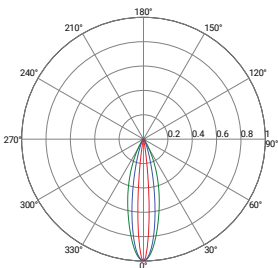

## DIMENSIONS

## PHOTOMETRIC DATA

Polar Curve

BIN Details (CIE 1931)

Spectral Radiant Flux VS Wavelength