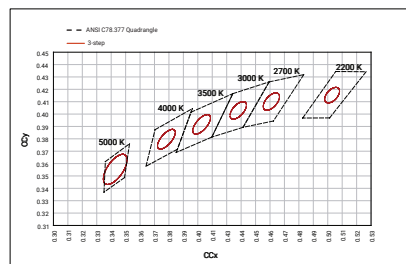

## DIMENSIONS

## PHOTOMETRIC DATA

Polar Curve

BIN Details (CIE 1931)

Spectral Radiant Flux VS Wavelength