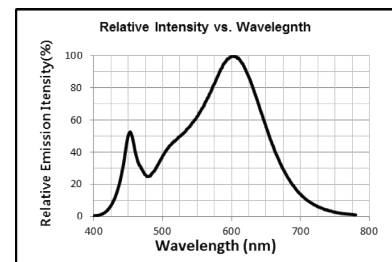

## DIMENSIONS

## PHOTOMETRIC DATA

Polar Curve

BIN Details (CIE 1931)

Spectral Radiant Flux VS Wavelength