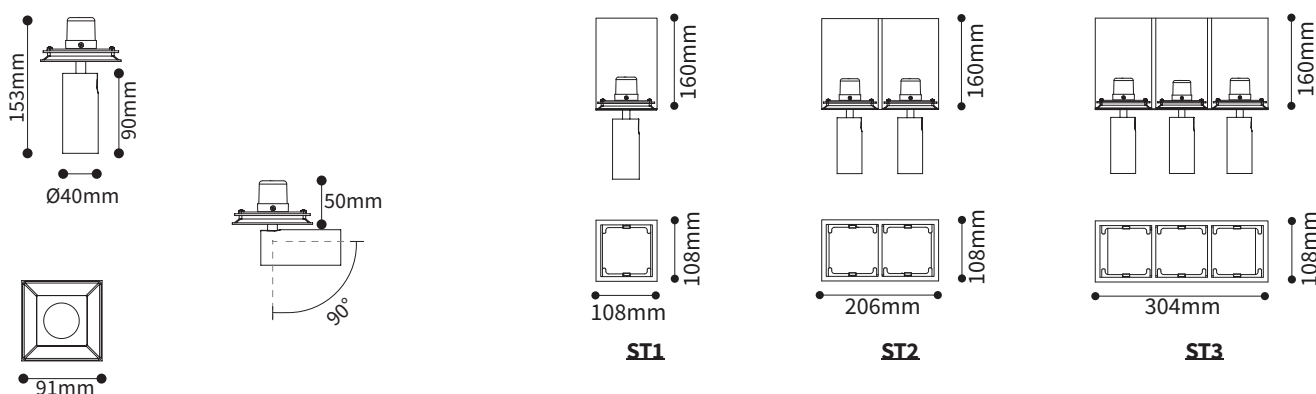

### FEATURES

FINISH	White, Black
RATED POWER	6.4W
WORKING CURRENT	350mA
RADIANCE ANGLE	18°, 23°, 35°
MOUNTING	Ceiling recessed
CONNECTION	Indoor rated connections
LAMP LIFE	50,000 Hrs
DIMENSION	108 x 108mm(ST1), 206 x 108mm(ST2), 304 x 108mm(ST3)
OPERATING TEMP	-20° C - +50° C
CONTROL	On/Off, Dali

### DIMENSIONS