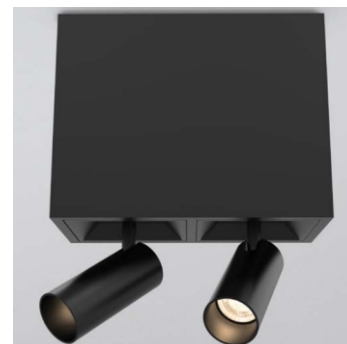

## CLASSY SURFACE SPOTLIGHT ADJUSTABLE

Mono IP20 CE

The Classy Series is a multi-head modular downlight series available in Trimless, Trim, and Surface-mounted versions. It comes with fixed, adjustable long and short snoots, wall wash, and spotlight optics, making it suitable for use in a wide range of applications, including residential areas, shopping malls, high-end stores, offices, restaurants, bars, museums, art galleries, showrooms, and exhibition centers. The luminaire features an aluminum forged heatsink, powder-coated steel trims, a die-cast plastic snoot baffle, and interchangeable LED light engines based on wattage requirements.

### FEATURES

FINISH	White, Black
RATED POWER	6.4W
WORKING CURRENT	350mA
RADIANCE ANGLE	18°, 23°, 35°
MOUNTING	Ceiling recessed
CONNECTION	Indoor rated connections
LAMP LIFE	50,000 Hrs
DIMENSION	108 x 108mm(ST1), 206 x 108mm(ST2), 304 x 108mm(ST3)
OPERATING TEMP	-20° C - +50° C
CONTROL	On/Off, Dali

### ORDERING LOGIC

PRODUCT	SNOOT	WATTAGE	COLOR TEMPERATURE	CONTROL	BEAM ANGLE	FINISH	REFLECTOR FINISH
CSY-S-SA	ST1 - Snoot-T1	6.4 - 6.4W	(CT27)	2700K	ND - ON/OFF	18 - 18°	BK - Black
	ST2 - Snoot-T2		(CT30)	3000K	DA - Dali	23 - 23°	WH - White
	ST3 - Snoot-T3		(CT40)	4000K		35 - 35°	CO - Copper