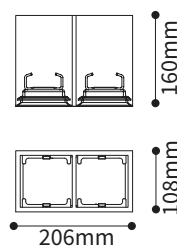

FEATURES

| | |
|-----------------|--|
| FINISH | White, Black |
| RATED POWER | 13.5W |
| WORKING CURRENT | 350mA |
| RADIANCE ANGLE | 110° |
| MOUNTING | Ceiling recessed |
| CONNECTION | Indoor rated connections |
| LAMP LIFE | 50,000 Hrs |
| DIMENSION | 108 x 108mm(ST1), 206 x 108mm(ST2), 304 x 108mm(ST3) |
| OPERATING TEMP | -20° C - +50° C |
| CONTROL | On/Off, Dali |

DIMENSIONS

ST1

ST2

ST3

ORDERING LOGIC

| PRODUCT | SNOOT | WATTAGE | COLOR TEMPERATURE | CONTROL | BEAM ANGLE | FINISH |
|----------|----------------|--------------|-------------------|-------------|------------|------------|
| CSY-S-PF | ST1 - Snoot-T1 | 13.5 - 13.5W | (CT27) 2700K | ND - ON/OFF | 110 - 110° | BK - Black |
| | ST2 - Snoot-T2 | | (CT30) 3000K | DA - Dali | | WH - White |
| | ST3 - Snoot-T3 | | (CT40) 4000K | | | |