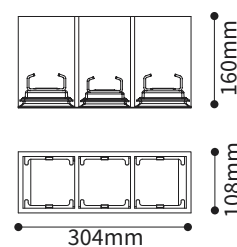

FEATURES

| | |
|-----------------|--|
| FINISH | White, Black |
| RATED POWER | 13.5W |
| WORKING CURRENT | 350mA |
| RADIANCE ANGLE | 110° |
| MOUNTING | Ceiling recessed |
| CONNECTION | Indoor rated connections |
| LAMP LIFE | 50,000 Hrs |
| DIMENSION | 108 x 108mm(ST1), 206 x 108mm(ST2), 304 x 108mm(ST3) |
| OPERATING TEMP | -20° C - +50° C |
| CONTROL | On/Off, Dali |

DIMENSIONS

ST1

ST2

ST3

ORDERING LOGIC

| PRODUCT | SNOOT | WATTAGE | COLOR TEMPERATURE | CONTROL | BEAM ANGLE | FINISH |
|----------|----------------|--------------|-------------------|-------------|------------|------------|
| CSY-S-PF | ST1 - Snoot-T1 | 13.5 - 13.5W | (CT27) 2700K | ND - ON/OFF | 110 - 110° | BK - Black |
| | ST2 - Snoot-T2 | | (CT30) 3000K | DA - Dali | | WH - White |
| | ST3 - Snoot-T3 | | (CT40) 4000K | | | |