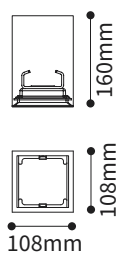

FEATURES

| | |
|-----------------|--|
| FINISH | White, Black |
| RATED POWER | 13.5W |
| WORKING CURRENT | 350mA |
| RADIANCE ANGLE | 110° |
| MOUNTING | Ceiling recessed |
| CONNECTION | Indoor rated connections |
| LAMP LIFE | 50,000 Hrs |
| DIMENSION | 108 x 108mm(ST1), 206 x 108mm(ST2), 304 x 108mm(ST3) |
| OPERATING TEMP | -20° C - +50° C |
| CONTROL | On/Off, Dali |

BRIDGELUX/CREE
LED Quality

350mA
Working Current

13.5W
Rated power

ELECTRICAL DATA

| | |
|-------------------|---------------------|
| POWER CONSUMPTION | 13.5W |
| SUPPLY VOLTAGE | 220-240VAC |
| COLORS | 2700K, 3000K, 4000K |
| CRI | 90+ |
| LUMEN | 580lm |

DIMENSIONS

ST1

ST2

ST3

ORDERING LOGIC

| PRODUCT | SNOOT | WATTAGE | COLOR TEMPERATURE | CONTROL | BEAM ANGLE | FINISH |
|----------|----------------|--------------|-------------------|-------------|------------|------------|
| CSY-S-PF | ST1 - Snoot-T1 | 13.5 - 13.5W | (CT27) 2700K | ND - ON/OFF | 110 - 110° | BK - Black |
| | ST2 - Snoot-T2 | | (CT30) 3000K | DA - Dali | | WH - White |
| | ST3 - Snoot-T3 | | (CT40) 4000K | | | |