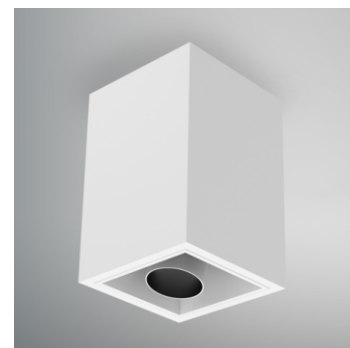

CLASSY SERIES

CLASSY SURFACE LONG SNOOT ADJUSTABLE

Mono IP44/IP65 **CE**

The Classy Series is a multi-head modular downlight series available in Trimless, Trim, and Surface-mounted versions. It comes with fixed, adjustable long and short snoots, wall wash, and spotlight optics, making it suitable for use in a wide range of applications, including residential areas, shopping malls, high-end stores, offices, restaurants, bars, museums, art galleries, showrooms, and exhibition centers. The luminaire features an aluminum forged heatsink, powder-coated steel trims, a die-cast plastic snoot baffle, and interchangeable LED light engines based on wattage requirements.

FEATURES

FINISH	White, Black
RATED POWER	9W, 10W, 12W, 14W, 18W
WORKING CURRENT	250mA (9W), 800mA (10W), 350mA (12W), 350mA (14W), 500mA (18W)
RADIANCE ANGLE	6°, 13°, 15°, 24°, 31°, 36°, 50°
MOUNTING	Ceiling recessed
CONNECTION	Indoor rated connections
LAMP LIFE	50,000 Hrs
DIMENSION	108 x 108mm(ST1), 206 x 108mm(ST2), 304 x 108mm(ST3)
OPERATING TEMP	-20° C - +50° C
CONTROL	On/Off, Dali

LIGHT ENGINE

DIMENSIONS

ACCESSORIES

ORDERING LOGIC

PRODUCT	SNOOT	WATTAGE	COLOR TEMPERATURE	CONTROL	BEAM ANGLE	FINISH	ACCESSORIES	IP RATING
CSY-S-LSA	ST1 - Snoot-T1	9- 9W (TW)	(CT27) 2700K	ND - ON/OFF	6 - 6° (10W only) LE-35	BK - Black	SG - Striped Glass	44 - IP44
	ST2 - Snoot-T2	10 - 10W	(CT30) 3000K	DA - Dali	13 - 13° (LE-35-DW, LE-35-TW)	WH - White	HC - Honey Combo louver	65 - IP65
	ST3 - Snoot-T3	12 - 12W (DW)	(CT40) 4000K	Tunable White (2700-6500K) Dim to Warm (1800-3000K)	15 - 15° (LE-36, LE-37)			DS - Diffusion sheet
		14 - 14W (TW)	24 - 24° (LE-36, LE-37)		WG - Woven Glass			
		18 - 18W (DW)	31 - 31° (LE-35-DW, LE-35-TW)		NO - No Accessory			
					36 - 36° (LE-36, LE-37)			
					50 - 50° (LE-36, LE-37)			