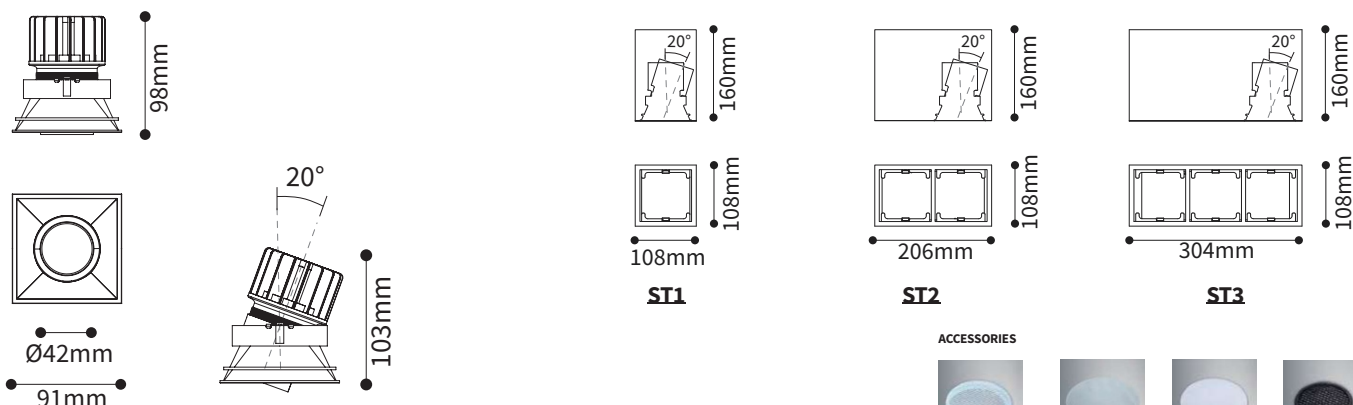

FEATURES

FINISH	White, Black
RATED POWER	9W, 10W, 12W, 14W, 18W
WORKING CURRENT	250mA (9W), 800mA (10W), 350mA (12W), 350mA (14W), 500mA (18W)
RADIANCE ANGLE	6°, 13°, 15°, 24°, 31°, 36°, 50°
MOUNTING	Ceiling recessed
CONNECTION	Indoor rated connections
LAMP LIFE	50,000 Hrs
DIMENSION	108 x 108mm(ST1), 206 x 108mm(ST2), 304 x 108mm(ST3)
OPERATING TEMP	-20° C - +50° C
CONTROL	On/Off, Dali

LIGHT ENGINE

DIMENSIONS

ACCESSORIES

ORDERING LOGIC

PRODUCT	SNOOT	WATTAGE	COLOR TEMPERATURE	CONTROL	BEAM ANGLE	FINISH	ACCESSORIES	IP RATING
CSY-S-LSA	ST1 - Snoot-T1	9- 9W (TW)	(CT27) 2700K	ND - ON/OFF	6 - 6° (10W only) LE-35	BK - Black	SG - Striped Glass	44 - IP44
	ST2 - Snoot-T2	10 - 10W	(CT30) 3000K	DA - Dali	13 - 13° (LE-35-DW, LE-35-TW)	WH - White	HC - Honey Combo louver	65 - IP65
	ST3 - Snoot-T3	12 - 12W (DW)	(CT40) 4000K	Tunable White (2700-6500K) Dim to Warm (1800-3000K)	15 - 15° (LE-36, LE-37)			DS - Diffusion sheet
		14 - 14W (TW)	24 - 24° (LE-36, LE-37)		WG - Woven Glass			
		18 - 18W (DW)	31 - 31° (LE-35-DW, LE-35-TW)		NO - No Accessory			
					36 - 36° (LE-36, LE-37)			
					50 - 50° (LE-36, LE-37)			