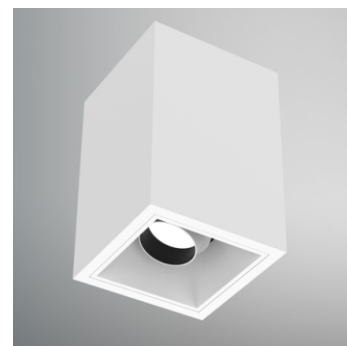

CLASSY SERIES

CLASSY SURFACE SHORT SNOOT ADJUSTABLE

Mono IP44/IP65 **CE**

The Classy Series is a multi-head modular downlight series available in Trimless, Trim, and Surface-mounted versions. It comes with fixed, adjustable long and short snoots, wall wash, and spotlight optics, making it suitable for use in a wide range of applications, including residential areas, shopping malls, high-end stores, offices, restaurants, bars, museums, art galleries, showrooms, and exhibition centers. The luminaire features an aluminum forged heatsink, powder-coated steel trims, a die-cast plastic snoot baffle, and interchangeable LED light engines based on wattage requirements.

FEATURES

FINISH	White, Black
RATED POWER	9W, 10W, 12W, 14W, 18W
WORKING CURRENT	250mA (9W), 800mA (10W), 350mA (12W), 350mA (14W), 500mA (18W)
RADIANCE ANGLE	6°, 13°, 15°, 24°, 31°, 36°, 50°
MOUNTING	Ceiling recessed
CONNECTION	Indoor rated connections
LAMP LIFE	50,000 Hrs
DIMENSION	108 x 108mm(ST1), 206 x 108mm(ST2), 304 x 108mm(ST3)
OPERATING TEMP	-20° C - +50° C
CONTROL	On/Off, Dali

LIGHT ENGINE

DIMENSIONS

ACCESSORIES

ORDERING LOGIC

PRODUCT	SNOOT	WATTAGE	COLOR TEMPERATURE	CONTROL	BEAM ANGLE	FINISH	ACCESSORIES	IP RATING
CSY-S-SSA	ST1 - Snoot-T1	9- 9W (TW)	(CT27) 2700K	ND - ON/OFF	6 - 6° (10W only) LE-35	BK - Black	SG - Striped Glass	44 - IP44
	ST2 - Snoot-T2	10 - 10W	(CT30) 3000K	DA - Dali	13 - 13° (LE-35-DW, LE-35-TW)	WH - White	HC - Honey Combo louver	65 - IP65
	ST3 - Snoot-T3	12 - 12W (DW)	(CT40) 4000K	31 - 31° (LE-35-DW, LE-35-TW)	15 - 15° (LE-36, LE-37)		DS - Diffusion sheet	
			14 - 14W (TW)		24 - 24° (LE-36, LE-37)		WG - Woven Glass	
		18 - 18W (DW)	Tunable White (2700-6500K)	36 - 36° (LE-36, LE-37)	NO - No Accessory			
Dim to Warm (1800-3000K)			50 - 50° (LE-36, LE-37)					
Sample: CSY-S-SSA - ST1 - 10 - CT27 - ND - 6 - BK - SG - 44								