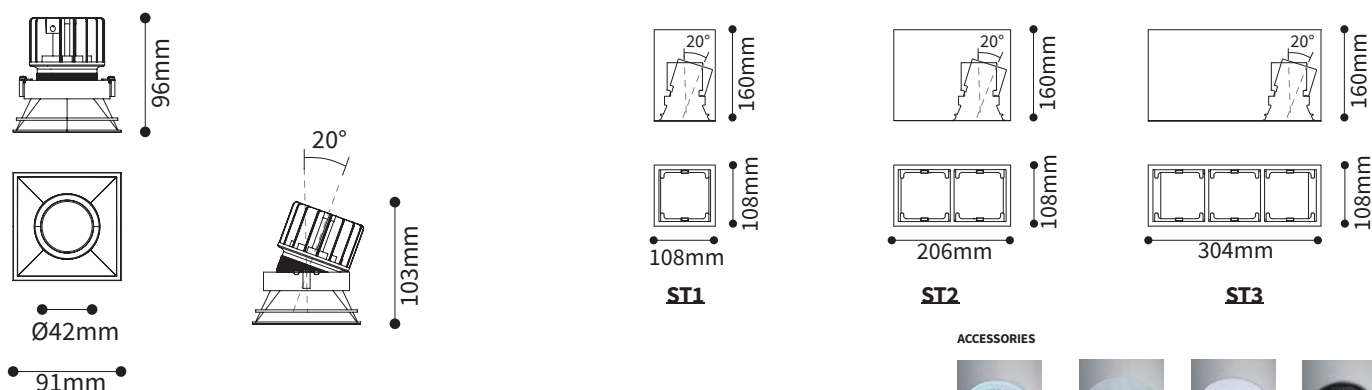

FEATURES

FINISH	White, Black
RATED POWER	9W, 10W, 12W, 14W, 18W
WORKING CURRENT	250mA (9W), 800mA (10W), 350mA (12W), 350mA (14W), 500mA (18W)
RADIANCE ANGLE	6°, 13°, 15°, 24°, 31°, 36°, 50°
MOUNTING	Ceiling recessed
CONNECTION	Indoor rated connections
LAMP LIFE	50,000 Hrs
DIMENSION	108 x 108mm(ST1), 206 x 108mm(ST2), 304 x 108mm(ST3)
OPERATING TEMP	-20° C - +50° C
CONTROL	On/Off, Dali

LIGHT ENGINE

DIMENSIONS

ACCESSORIES

ORDERING LOGIC

PRODUCT	SNOOT	WATTAGE	COLOR TEMPERATURE	CONTROL	BEAM ANGLE	FINISH	ACCESSORIES	IP RATING
CSY-S-SSA	ST1 - Snoot-T1	9- 9W (TW)	(CT27) 2700K	ND - ON/OFF	6 - 6° (10W only) LE-35	BK - Black	SG - Striped Glass	44 - IP44
	ST2 - Snoot-T2	10 - 10W	(CT30) 3000K	DA - Dali	13 - 13° (LE-35-DW, LE-35-TW)	WH - White	HC - Honey Combo louver	65 - IP65
	ST3 - Snoot-T3	12 - 12W (DW)	(CT40) 4000K	31 - 31° (LE-35-DW, LE-35-TW)	15 - 15° (LE-36, LE-37)		DS - Diffusion sheet	
			14 - 14W (TW)		24 - 24° (LE-36, LE-37)		WG - Woven Glass	
		18 - 18W (DW)	Tunable White (2700-6500K)	36 - 36° (LE-36, LE-37)	NO - No Accessory			
Dim to Warm (1800-3000K)			50 - 50° (LE-36, LE-37)					
Sample: CSY-S-SSA - ST1 - 10 - CT27 - ND - 6 - BK - SG - 44								