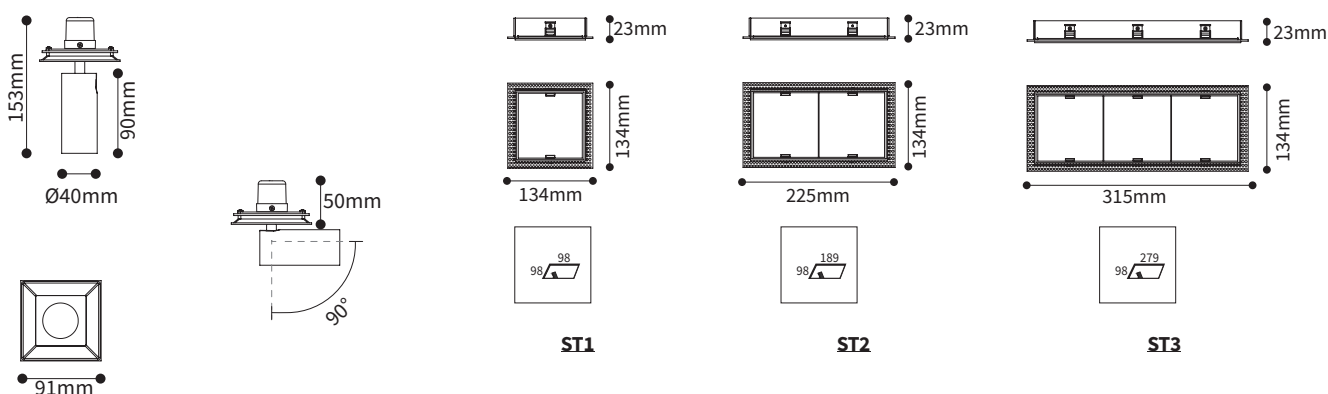

### FEATURES

FINISH	White, Black
RATED POWER	6.4W
WORKING CURRENT	350mA
RADIANCE ANGLE	18°, 23°, 35°
MOUNTING	Ceiling recessed
CONNECTION	Indoor rated connections
LAMP LIFE	50,000 Hrs
DIMENSION	134 x 134mm(ST1), 225 x 134mm(ST2), 315 x 134mm(ST3)
OPERATING TEMP	-20° C - +50° C
CONTROL	On/Off, Dali

### DIMENSIONS