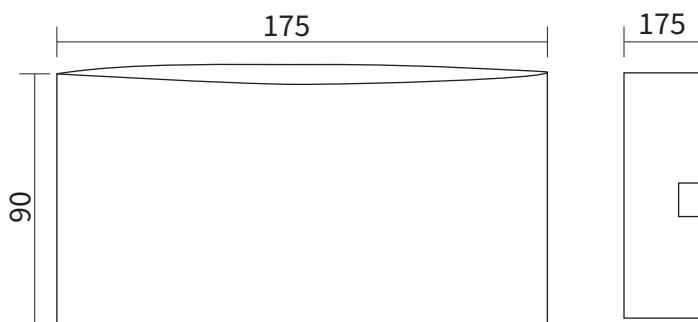

FLORET WALL UP/DOWNLIGHT

FOT

Mono IP65 CE

YYZ Floret is a type of stylish wall up/down light series which provides a perfect way to illuminate dark corners, add a bit of calming ambiance with softer lighting, provide bright task lighting for situations that require precision and focus, and finally, infuse some mega style into your exterior wall decor.

FEATURES

HOUSING	Aluminum + PMMA
FINISH	Black, White
WORKING VOLTAGE	300mA / 220 - 240V AC
RATED POWER	12W
BEAM ANGLE	120°
MOUNTING	Wall Surface mounting
OPTIC	PMMA Diffuser
DIMENSIONS	175 x 90 x 30
OPERATION TEMP	-20° C - +50° C
LAMP LIFE	50,000 hrs
CONTROL	On/Off

ELECTRICAL DATA

POWER CONSUMPTION	12W
SUPPLY VOLTAGE	220 - 240V AC
LED DRIVER	Integral osram element 12/220-240/300 S LPF
CRI	80/90
LUMEN	850lm

DIMENSION

ORDERING LOGIC

PRODUCT	WATTAGE	COLOR TEMPERATURE		CONTROL		FINISH	
FOT	12 - 12W	(CT27)	2700K	ND	-	On-Off	BK - Black
		(CT30)	3000K				WH - White
		(CT40)	4000K				
		(CT65)	6500K				