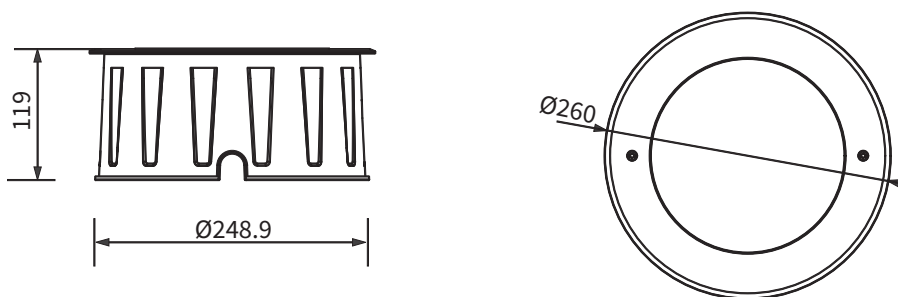

## GTY 562-RGB/RGBW

Gravity 562 Series is a high-power Osram LED inground uplight luminaire specially designed for architectural facades and general uplighting. Crafted with a die-cast aluminum Housing, this inground luminaire offers exceptional durability with an IP68 (not for underwater use) and IK10 rating, as well as drive-over capability up to 5000kg @ 20km/hr. A wide range of lighting solutions, accentuating trees, buildings, and walls with dramatic highlighting. With superior finishing and high efficiency, this exterior inground uplight delivers soft and uniform illumination, seamlessly blending into the surrounding space to maximize its aesthetic appeal. Featuring high-quality optical systems and direct lighting capabilities, this product achieves the desired effect in various applications. RGBW version is also available in one wattage and beam angle.

### FEATURES

HOUSING	Die-cast aluminum housing
FINISH	Black. Trim Stainless Steel finish
RATED POWER	12W, 30W, 36W
BEAM ANGLE	7°, 15°, 30°, 45°, 60°, 15° x 60°
LAMP LIFE	50,000 hrs
MOUNTING	Floor recessed
DIMENSIONS	Ø260 x 119mm
OPERATION TEMP	-40° C - +50° C
CONTROL	DMX

### DIMENSIONS