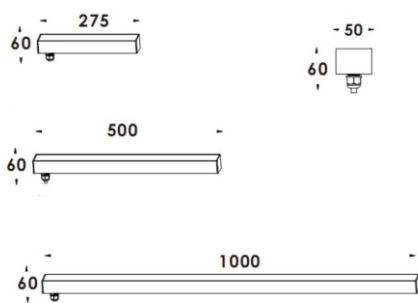

FEATURES

HOUSING	Extruded aluminium
WORKING VOLTAGE	24 V DC, 110-240V AC
RATED POWER	12W (275mm), 24W (500mm), 48W(1000mm)
BEAM ANGLE	10°, 15°, 25°, 37°, 60°, 10°x15°, 10°x30°, 10°x45°, 10°x60°
AVAILABLE LENGTH	275mm, 500mm, 1000MM
MOUNTING	Inground
OPTIC	Tempered glass, clear, frosted
DIMENSIONS	275, 500, 1000(L) x 50(W)
OPERATION TEMP	-20° C - +50° C
STORAGE TEMP	-20° C - +60° C
LAMP LIFE	50,000 hrs
BODY COLOR	Black
CONTROL	DMX
CRI	>80
MACADAM	>3

OSRAM/CREE
LED Quality

24V DC / 110-240V DC
Working Voltage

12W/24W/48W
Rated power

ELECTRICAL DATA

POWER CONSUMPTION	12W (275mm), 24W (500mm), 48W(1000mm)
SUPPLY VOLTAGE	24 V DC, 110-240V AC
COLORS	RGB, RGBW
LUMEN	35-40lm/W

DIMENSION

ORDERING LOGIC

PRODUCT	WATTAGE	OPTIC	COLOR TEMPARTURE	VOLTAGE	BODY COLOR	CUSTOM	
LRO50	12 - 12W(275mm)	10	10° (RGB)	DC - 24VDC	BK - Black	XX	
	24 - 24W(500mm)	15	15° (RGBW)	AC - 110-240V AC			
	48 - 48W(1000mm)	25	25°				
		37	37°				
		60	60°				
		10x15	10°x15°				
		10x30	10°x30°				
		10x45	10°x45°				
		10x60	10°x60°				