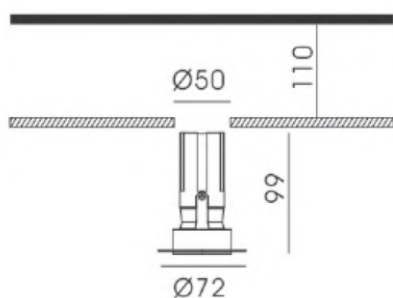

FEATURES

FINISH	WHITE, BLACK, SILVER
WORKING VOLTAGE	100-240V 50/60Hz
RATED POWER	9W
BEAM ANGLE	15°, 24°, 36°
LAMP LIFE	50,000 HRS
MOUNTING	CEILING RECESSED
CONNECTION	INDOOR RATED CONNECTIONS
DIMENSIONS	Ø72 x 99mm
OPERATION TEMP	-30° C - +40° C
CONTROL	ON/OFF, DALI, 0-10V, TRIAC

CREE LED Quality

240 VOLTS Working Voltage

9W Rated power

ELECTRICAL DATA

POWER CONSUMPTION	9W
SUPPLY VOLTAGE	100-240VAC(REMOTE DRIVER)
COLORS	2700K, 3000K, 4000K, 5000K
CRI	90
LUMEN	70lm/W

DIMENSIONS

REFLECTOR COLOR

ORDERING LOGIC

PRODUCT	WATTAGE	COLOR TEMPARTURE	BEAM ANGLE	VOLTAGE	FINISH	REFLECTOR COLOR	CUSTOM	
CNN-A-NT	9 - 9W	(CT27)	2700K	15 - 15°	240VAC	BK - Black	CB - Chrome Black	xx
		(CT30)	3000K	24 - 24°		WH - White	CS - Chrome Silver	
		(CT40)	4000K	36 - 36°		SL - Silver	WH - White	
		(CT50)	5000K					