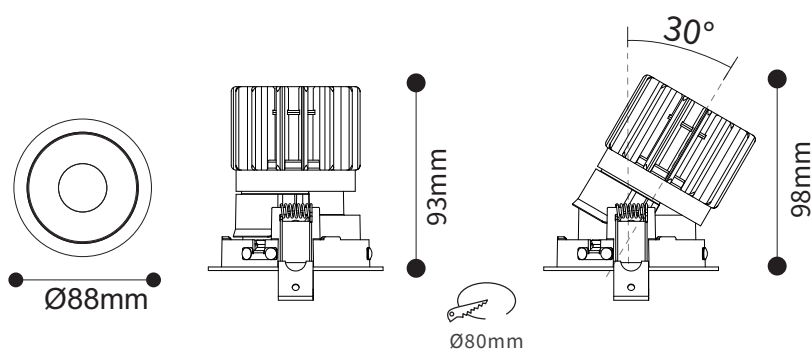

### FEATURES

HOUSING	Aluminum
FINISH	White, Black
RATED POWER	10W, 12W
WORKING CURRENT	800mA (10W), 350mA(12W)
RADIANCE ANGLE	15°, 30°, 50°, 60°
MOUNTING	Ceiling recessed
LAMP LIFE	50,000 hrs
DIMENSIONS	Ø88x98mm(Cutout Ø80mm)
OPERATION TEMP	-20° C - +50° C
CONTROL	On/Off, Triac, 1-10V, Dali

### DIMENSION

Striped glass    Honeycomb louver    Diffusion sheet    Woven glass