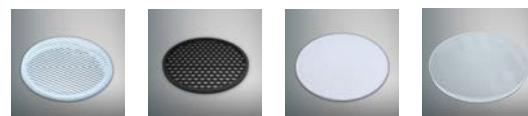

DIMENSION

Striped glass   Honeycomb louver   Diffusion sheet   Woven glass

ORDERING LOGIC

PRODUCT	WATTAGE	COLOR TEMPERATURE	CURRENT	BEAM ANGLE	FINISH	ACCESSORIES	
PIE A 98	10 - 10W	(CT27)	2700K	800 - 800mA(10W)	15 - 15°	WH - White BK - Black	SG - Striped glass
		(CT30)	3000K	350 - 350mA(12W)	30 - 30°		HL - Honeycomb louver
	(CT40)	4000K		50 - 50°	DS - Diffusion sheet		
	(CT50)	5000K		60 - 60°	WG - Woven glass		

Sample: PIE A 98 - 10 - CT27 - 800 - 15 - WH - SG