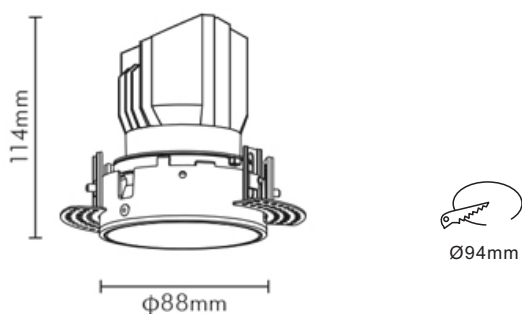

### FEATURES

BODY	Aluminum
FINISH	White
WORKING CURRENT	200mA, 300mA, 350mA
RATED POWER	8W, 12W, 15W
BEAM ANGLE	15°, 24°, 38°, 60°, 15°x40°
LAMP LIFE	50,000 hrs
MOUNTING	Ceiling recessed
DIMENSIONS	Ø88x114mm(Cutout Ø94mm)
OPERATION TEMP	-20° C - +50° C
CONTROL	On/Off, 1-10V, Phase, Dali, Bluetooth

### DIMENSIONS