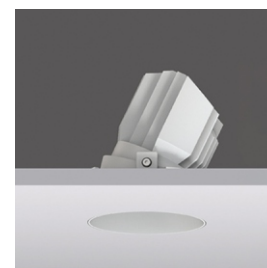

MARVEL ROUND ADJUSTABLE TRIMLESS

MRL R1 ADJ

Mono IP20/IP44

YYZ Marvel series is with exquisite physique and the adjustable angle design of the spotlight enable it to exert the anti glare effect to the extreme in various spaces. Higher degree of integration with space and hence can be applicable in areas like office, kitchen, cloakroom & living room.

FEATURES

BODY	Aluminum
FINISH	White
WORKING CURRENT	200mA, 300mA, 350mA
RATED POWER	8W, 12W, 15W
BEAM ANGLE	15°, 24°, 38°, 60°, 15°x40°
LAMP LIFE	50,000 hrs
MOUNTING	Ceiling recessed
DIMENSIONS	Ø88x105mm(Cutout Ø94mm)
OPERATION TEMP	-20° C - +50° C
CONTROL	On/Off, 1-10V, Phase, Dali, Bluetooth

DIMENSIONS

ORDERING LOGIC

PRODUCT	WATTAGE	COLOR TEMPERATURE	BEAM ANGLE	FINISH	REFLECTOR COLOR
MRL R1 ADJ	8 - 8W	(CT 27) 2700K	15 - 15°	WH - White	WH - White
	12 - 12W	(CT 30) 3000K	24 - 24°		BK - Black
	15 - 15W	(CT 40) 4000K	38 - 38°		GD - Gold
			60 - 60°		
			15x40 - 15°x40°		