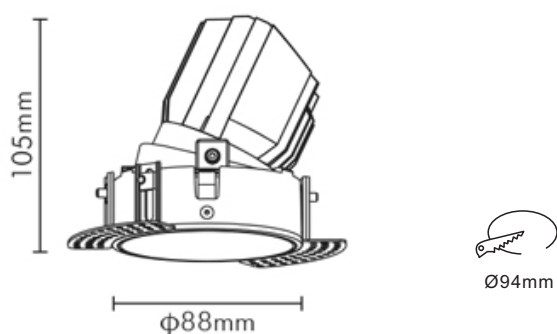

FEATURES

BODY	Aluminum
FINISH	White
WORKING CURRENT	200mA, 300mA, 350mA
RATED POWER	8W, 12W, 15W
BEAM ANGLE	15°, 24°, 38°, 60°, 15°x40°
LAMP LIFE	50,000 hrs
MOUNTING	Ceiling recessed
DIMENSIONS	Ø88x105mm(Cutout Ø94mm)
OPERATION TEMP	-20° C - +50° C
CONTROL	On/Off, 1-10V, Phase, Dali, Bluetooth

DIMENSIONS

ORDERING LOGIC

PRODUCT	WATTAGE	COLOR TEMPERATURE	BEAM ANGLE	FINISH	REFLECTOR COLOR
MRL R1 ADJ	8 - 8W	(CT 27) 2700K	15 - 15°	WH - White	WH - White
	12 - 12W	(CT 30) 3000K	24 - 24°		BK - Black
	15 - 15W	(CT 40) 4000K	38 - 38°		GD - Gold
			60 - 60°		
			15x40 - 15°x40°		