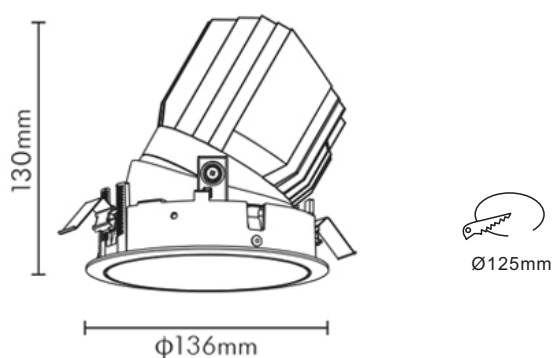

FEATURES

BODY	Aluminum
FINISH	White
WORKING CURRENT	350mA, 500mA, 600mA, 700mA, 900mA
RATED POWER	15W, 20W, 25W, 30W, 36W
BEAM ANGLE	15°, 24°, 38°, 60°, 15°x40°
LAMP LIFE	50,000 hrs
MOUNTING	Ceiling recessed
DIMENSIONS	Ø136x130mm(Cutout Ø125mm)
OPERATION TEMP	-20° C - +50° C
CONTROL	On/Off, 1-10V, Phase, Dali, Bluetooth

DIMENSIONS

ORDERING LOGIC

PRODUCT	WATTAGE	COLOR TEMPERATURE	BEAM ANGLE	FINISH	REFLECTOR COLOR
MRL R2 ADJTR	15 - 15W	(CT 27) 2700K	15° - 15°	WH - White	WH - White
	20 - 20W	(CT 30) 3000K	24° - 24°		BK - Black
	25 - 25W	(CT 40) 4000K	38° - 38°		GD - Gold
	30 - 30W		60° - 60°		
	36 - 36W		15x40° - 15°x40°		