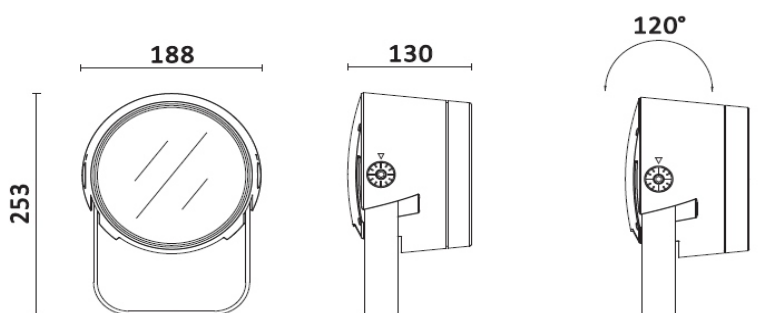

DRAWING

ORDERING LOGIC

PRODUCT	WATTAGE	COLOR TEMPERATURE	INPUT VOLTAGE	OPTIC	FINISH	CONTROL	ACCESSORIES
AVL 188RGBW	30 - 30W	(RGBW) RGBW	DC - 24V DC	3 - 3°	BK - Black	DM - DMX	HCL - Honey Louver
	36 - 36W		AC - 100~277VAC	7 - 7°	WH - White		CWL - Cowl
	60 - 60W			15 - 15°			
					40 - 40°		
					60 - 60°		

Sample: AVL 188RGBW - 30 - RGBW - DC - 3 - BK - DM - HCL