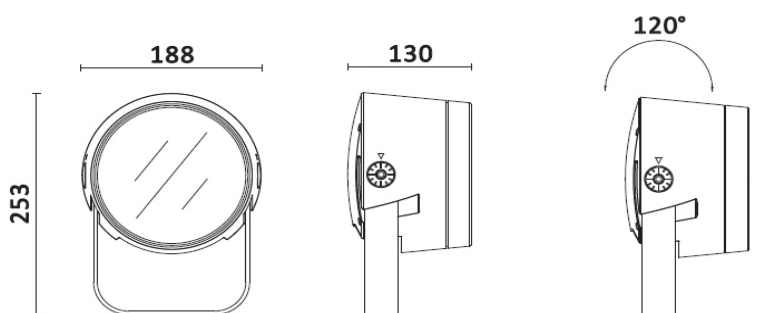

AVALANCHE-188MONO

AVL 188

YYZ Avalanche series is a Surface mounted flood luminaire with very low glare rating while reducing light pollution and specially designed for landscapes and in unique structure design shapes. They are made up of die-cast aluminum body and housing covered by anti-corrosion resistant with marine grade stainless steel. It can achieve the desired effect in a wide range of applications and can be applicable in highlighting architectural facades, landscapes, trees, etc

FEATURES

MATERIAL	Die-cast aluminum
FINISH	Black /White
RATED POWER	24W, 30W, 36W, 48W
WORKING VOLTAGE	24V DC, 100~277V AC, 50/60Hz
BEAM ANGLE	3°/7°/15°/40°/60°
MOUNTING	Surface mount
CONNECTION	Outdoor rated connections
LAMP LIFE	50,000 hrs
DIMENSIONS	Ø188 x 130 x 253 mm
OPERATION TEMP	-30° C - +50° C
STORAGE TEMP	-20° C - +50° C
CONTROL	On/Off, Dali

DRAWING

ORDERING LOGIC

PRODUCT	WATTAGE	COLOR TEMPERATURE	INPUT VOLTAGE	OPTIC	FINISH	CONTROL	ACCESSORIES
AVL 188	24 - 24W	(CT27) 2700K	DC - 24V DC	3 - 3°	BK - Black	SW - ON/OFF	HCL - Honey Louver
	30 - 30W	(CT30) 3000K	AC - 100~277VAC	7 - 7°	WH - White	DA - Dali	CWL - Cowl
	36 - 36W	(CT40) 4000K		15 - 15°			
	48 - 48W	(CT50) 5000K		40 - 40° 60 - 60°			