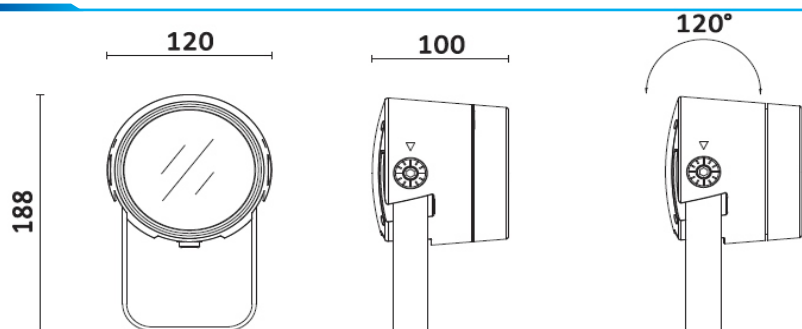

DRAWING

ORDERING LOGIC

PRODUCT	WATTAGE	COLOR TEMPERATURE	INPUT VOLTAGE	OPTIC	FINISH	CONTROL	ACCESSORIES
AVL 120	12 - 12W	(CT27) 2700K	DC - 24V DC	3 - 3°	BK - Black	SW - ON/OFF	HCL - Honey Louver
	18 - 18W	(CT30) 3000K	AC - 100~277VAC	7 - 7°	WH - White	DA - Dali	CWL - Cowl
	24 - 24W	(CT40) 4000K		15 - 15°			
	30 - 30W	(CT50) 5000K		40 - 40° 60 - 60°			

Sample: AVL 120 - 12 - CT27 - DC - 3 - BK - SW - HCL