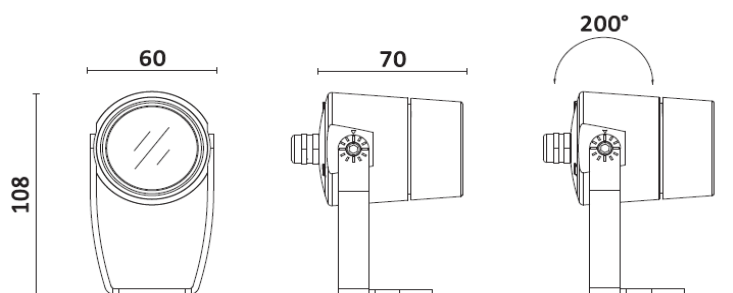

FEATURES

| | |
|-----------------|------------------------------|
| MATERIAL | Die-cast aluminum |
| FINISH | Black /White |
| RATED POWER | 3W, 6W, 9W |
| WORKING VOLTAGE | 24V DC, 100~277V AC, 50/60Hz |
| BEAM ANGLE | 3°/7°/15°/40°/60° |
| MOUNTING | Surface mount |
| CONNECTION | Outdoor rated connections |
| LAMP LIFE | 50,000 hrs |
| DIMENSIONS | Ø60 x 70 x 108 mm |
| OPERATION TEMP | -30° C - +50° C |
| STORAGE TEMP | -20° C - +50° C |
| CONTROL | On/Off, DALI |

DRAWING

ORDERING LOGIC

| PRODUCT | WATTAGE | COLOR TEMPERATURE | INPUT VOLTAGE | OPTIC | FINISH | CONTROL | ACCESSORIES |
|---------|---------|-------------------|-----------------|----------|------------|-------------|--------------------|
| AVL 60 | 3 - 3W | (CT27) 2700K | DC - 24V DC | 3 - 3° | BK - Black | SW - ON/OFF | HCL - Honey Louver |
| | 6 - 6W | (CT30) 3000K | AC - 100~277VAC | 7 - 7° | WH - White | DA - Dali | CWL - Cowl |
| | 9 - 9W | (CT40) 4000K | | 15 - 15° | | | |
| | | (CT50) 5000K | | 40 - 40° | | | |
| | | | | 60 - 60° | | | |