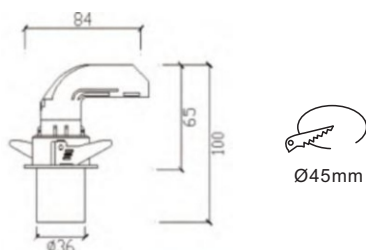

CRESCENT SERIES

CSC T 36

Mono IP20 CE

YYZ Crescent series are miniature downlights in aluminum housing which are designed for indoor rated applications. These recessed ceiling-mounted downlights with symmetrical light distribution to achieve an effective task or ambient lighting.

FEATURES

MATERIAL	Aluminum
FINISH	White, Black
RATED POWER	10W
WORKING CURRENT	250mA
RADIANCE ANGLE	10°, 24°, 36°, 50°
MOUNTING	Ceiling recessed mounted
CONNECTION	Indoor rated connections
LAMP LIFE	50,000 Hrs
DIMENSION	Ø36 x 65mm(CutoutØ45mm)
OPERATING TEMP	-20° C - +50° C
CONTROL	Triac, 0-10V, Dali, Wireless

CREE
LED Quality

250mA
Working Current

10W
Rated power

ELECTRICAL DATA

POWER CONSUMPTION	10W
SUPPLY VOLTAGE	220~240V AC, 50/60Hz
COLORS	2700K, 3000K, 4000K, 5000K
CRI	90
LUMEN	900lm

DIMENSIONS

ORDERING LOGIC

PRODUCT	WATTAGE	BEAM ANGLE	COLOR TEMPERATURE	CONTROL	FINISH	CUSTOM
CSC T 36	10 - 10W	10 - 10°	(CT27) 2700K	TR - Triac	WH - White	xx
		24 - 24°	(CT30) 3000K	DA - Dali	BK - Black	
		36 - 36°	(CT40) 4000K	AN - 0-10V		
		50 - 50°	(CT50) 5000K	WL - Wireless		

Sample: CSC T36 - 10 - 10 - CT27 - TR - WH - XX