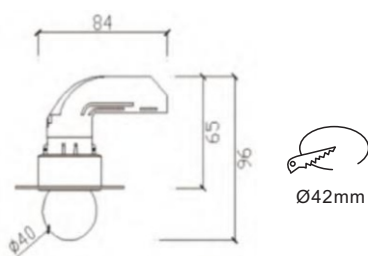

CRESCENT SERIES

CSC TL 40

Mono IP20 CE

YYZ Crescent series are miniature downlights in aluminum housing which are designed for indoor rated applications. These recessed ceiling-mounted downlights with symmetrical light distribution to achieve an effective task or ambient lighting.

FEATURES

MATERIAL	Aluminum
FINISH	White, Black
RATED POWER	10W
WORKING CURRENT	250mA
RADIANCE ANGLE	100°
MOUNTING	Ceiling recessed mounted
CONNECTION	Indoor rated connections
LAMP LIFE	50,000 Hrs
DIMENSION	Ø40 x 65mm(CutoutØ42mm)
OPERATING TEMP	-20° C - +50° C
CONTROL	Triac, 0-10V, Dali, Wireless

CREE
LED Quality

250mA
Working Current

10W
Rated power

ELECTRICAL DATA

POWER CONSUMPTION	10W
SUPPLY VOLTAGE	220~240V AC, 50/60Hz
COLORS	2700K, 3000K, 4000K, 5000K
CRI	90
LUMEN	900lm

DIMENSIONS

ORDERING LOGIC

PRODUCT	WATTAGE	BEAM ANGLE	COLOR TEMPERATURE		CONTROL	FINISH	CUSTOM
CSC TL 40	10 - 10W	100 - 100°	(CT27)	2700K	TR - Triac	WH - White	xx
			(CT30)	3000K	DA - Dali	BK - Black	
			(CT40)	4000K	AN - 0-10V		
			(CT50)	5000K	WL - Wireless		

Sample: CSC TL40 - 10 - 100 - CT27 - TR - WH - XX