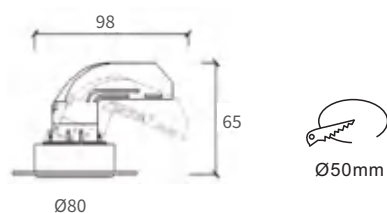

### FEATURES

MATERIAL	Aluminum
FINISH	White, Black
RATED POWER	10W
WORKING CURRENT	250mA
RADIANCE ANGLE	10°, 24°, 36°, 50°
MOUNTING	Ceiling recessed mounted
CONNECTION	Indoor rated connections
LAMP LIFE	50,000 Hrs
DIMENSION	Ø80 x 65mm(CutoutØ50mm)
OPERATING TEMP	-20° C - +50° C
CONTROL	Triac, 0-10V, Dali, Wireless

### DIMENSIONS