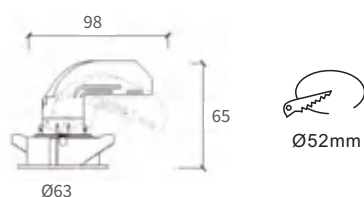

FEATURES

MATERIAL	Aluminum
FINISH	White, Black
RATED POWER	10W
WORKING CURRENT	250mA
RADIANCE ANGLE	10°, 24°, 36°, 50°
MOUNTING	Ceiling recessed mounted
CONNECTION	Indoor rated connections
LAMP LIFE	50,000 Hrs
DIMENSION	Ø63 x 65mm(CutoutØ52mm)
OPERATING TEMP	-20° C - +50° C
CONTROL	Triac, 0-10V, Dali, Wireless

CREE
LED Quality

250mA
Working Current

10W
Rated power

ELECTRICAL DATA

POWER CONSUMPTION	10W
SUPPLY VOLTAGE	220~240V AC, 50/60Hz
COLORS	2700K, 3000K, 4000K, 5000K
CRI	90
LUMEN	900lm

DIMENSIONS

ORDERING LOGIC