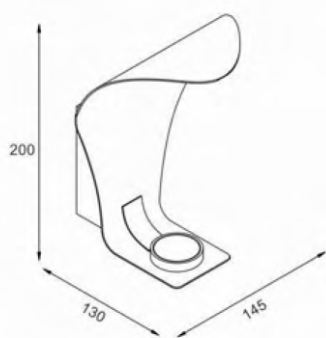

### FEATURES

HOUSING	Iron + Acrylic
FINISH	White, Black
WORKING VOLTAGE	100-240 Vac
RATED POWER	10W
BEAM ANGLE	120°
MOUNTING	Surface mounting
OPTIC	Acrylic
DIMENSIONS	145(L) x200(W) x130(H)
OPERATION TEMP	-20° C - +50° C
LAMP LIFE	50,000 hrs
CONTROL	On/Off, Dimmable

### DIMENSION