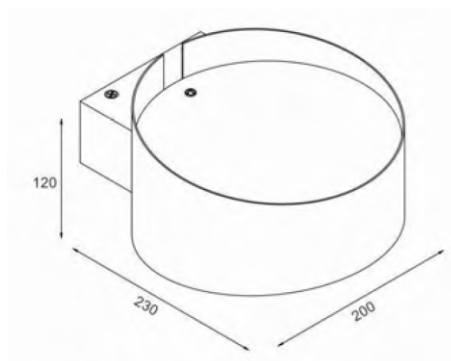

### FEATURES

HOUSING	Iron + Acrylic
FINISH	White, Black, Gold
WORKING VOLTAGE	100-240 Vac
RATED POWER	12W, 20W
BEAM ANGLE	120°
MOUNTING	Surface mounting
OPTIC	Acrylic
DIMENSIONS	150, 200(L) x120(W) x180, 230(H)
OPERATION TEMP	-20° C - +50° C
LAMP LIFE	50,000 hrs
CONTROL	On/Off, Dimmable

### DIMENSION