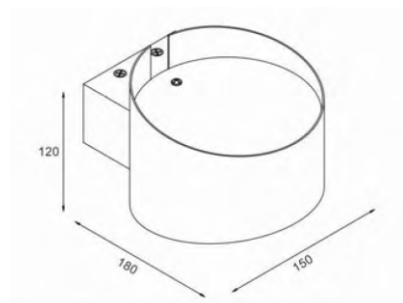

### FEATURES

HOUSING	Iron + Acrylic
FINISH	White, Black, Gold
WORKING VOLTAGE	100-240 Vac
RATED POWER	12W, 20W
BEAM ANGLE	120°
MOUNTING	Surface mounting
OPTIC	Acrylic
DIMENSIONS	150, 200(L) x120(W) x180, 230(H)
OPERATION TEMP	-20° C - +50° C
LAMP LIFE	50,000 hrs
CONTROL	On/Off, Dimmable

### DIMENSION