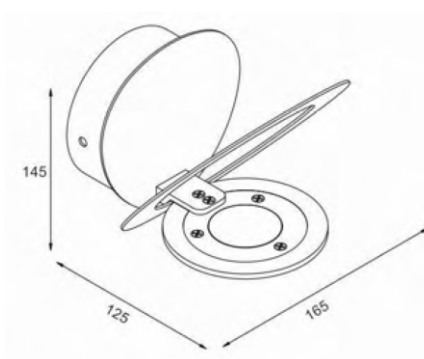

### FEATURES

HOUSING	Iron + Acrylic
FINISH	White, Black
WORKING VOLTAGE	100-240 Vac
RATED POWER	5W, 10W
BEAM ANGLE	120°
MOUNTING	Surface mounting
OPTIC	Acrylic
DIMENSIONS	130, 165(L) x120, 145(W) x100, 125(H)
OPERATION TEMP	-20° C - +50° C
LAMP LIFE	50,000 hrs
CONTROL	On/Off, Dimmable

### DIMENSION