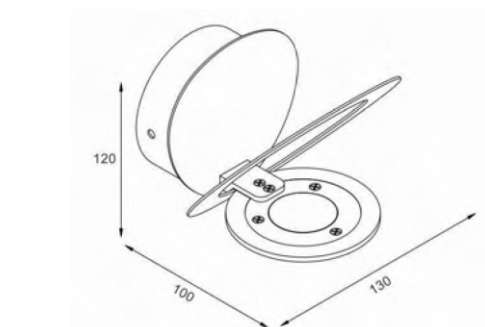

### FEATURES

HOUSING	Iron + Acrylic
FINISH	White, Black
WORKING VOLTAGE	100-240 Vac
RATED POWER	5W, 10W
BEAM ANGLE	120°
MOUNTING	Surface mounting
OPTIC	Acrylic
DIMENSIONS	130, 165(L) x120, 145(W) x100, 125(H)
OPERATION TEMP	-20° C - +50° C
LAMP LIFE	50,000 hrs
CONTROL	On/Off, Dimmable

### DIMENSION