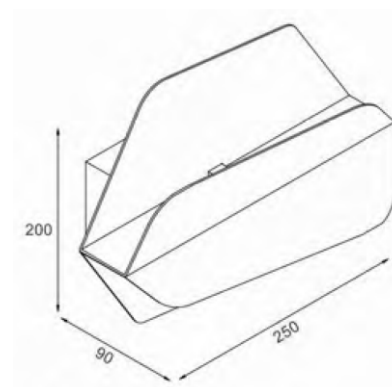

### FEATURES

|                 |   |
|-----------------|---|
| HOUSING         | Iron + Acrylic                                    |
| FINISH          | White, Black                                      |
| WORKING VOLTAGE | 100-240 Vac                                       |
| RATED POWER     | 6W, 8W, 12W                                       |
| BEAM ANGLE      | 120°  |
| MOUNTING        | Surface mounting                                  |
| OPTIC           | Acrylic   |
| DIMENSIONS      | 140, 200, 250(L) x110, 160, 200(W) x65, 80, 90(H) |
| OPERATION TEMP  | -20° C - +50° C                                   |
| LAMP LIFE       | 50,000 hrs  |
| CONTROL         | On/Off, Dimmable                                  |

### DIMENSION