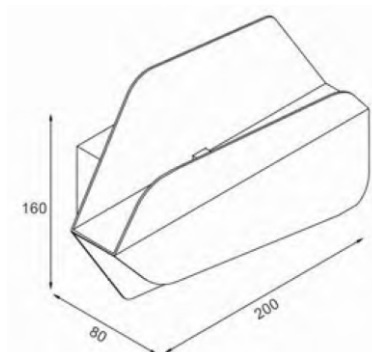

### FEATURES

|                 |   |
|-----------------|---|
| HOUSING         | Iron + Acrylic                                    |
| FINISH          | White, Black                                      |
| WORKING VOLTAGE | 100-240 Vac                                       |
| RATED POWER     | 6W, 8W, 12W                                       |
| BEAM ANGLE      | 120°  |
| MOUNTING        | Surface mounting                                  |
| OPTIC           | Acrylic   |
| DIMENSIONS      | 140, 200, 250(L) x110, 160, 200(W) x65, 80, 90(H) |
| OPERATION TEMP  | -20° C - +50° C                                   |
| LAMP LIFE       | 50,000 hrs  |
| CONTROL         | On/Off, Dimmable                                  |

### DIMENSION