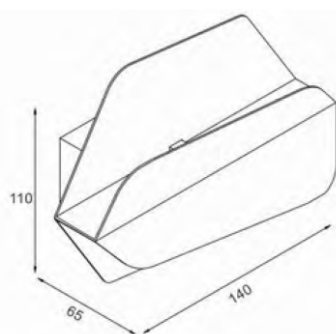

### FEATURES

|                 |   |
|-----------------|---|
| HOUSING         | Iron + Acrylic                                    |
| FINISH          | White, Black                                      |
| WORKING VOLTAGE | 100-240 Vac                                       |
| RATED POWER     | 6W, 8W, 12W                                       |
| BEAM ANGLE      | 120°  |
| MOUNTING        | Surface mounting                                  |
| OPTIC           | Acrylic   |
| DIMENSIONS      | 140, 200, 250(L) x110, 160, 200(W) x65, 80, 90(H) |
| OPERATION TEMP  | -20° C - +50° C                                   |
| LAMP LIFE       | 50,000 hrs  |
| CONTROL         | On/Off, Dimmable                                  |

### DIMENSION