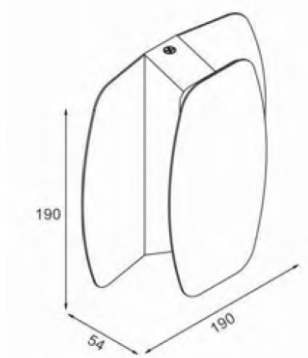

### FEATURES

HOUSING	Iron + Acrylic
FINISH	White, Black
WORKING VOLTAGE	100-240 Vac
RATED POWER	12W, 20W
BEAM ANGLE	120°
MOUNTING	Surface mounting
OPTIC	Acrylic
DIMENSIONS	142, 190(L) x145, 190(W) x 45, 54(H)
OPERATION TEMP	-20° C - +50° C
LAMP LIFE	50,000 hrs
CONTROL	On/Off, Dimmable

### DIMENSION