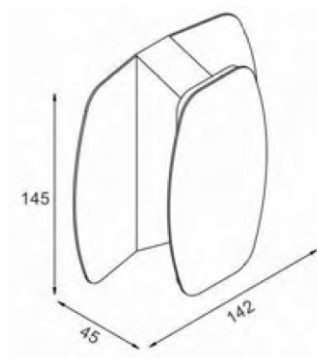

### FEATURES

HOUSING	Iron + Acrylic
FINISH	White, Black
WORKING VOLTAGE	100-240 Vac
RATED POWER	12W, 20W
BEAM ANGLE	120°
MOUNTING	Surface mounting
OPTIC	Acrylic
DIMENSIONS	142, 190(L) x145, 190(W) x 45, 54(H)
OPERATION TEMP	-20° C - +50° C
LAMP LIFE	50,000 hrs
CONTROL	On/Off, Dimmable

### DIMENSION