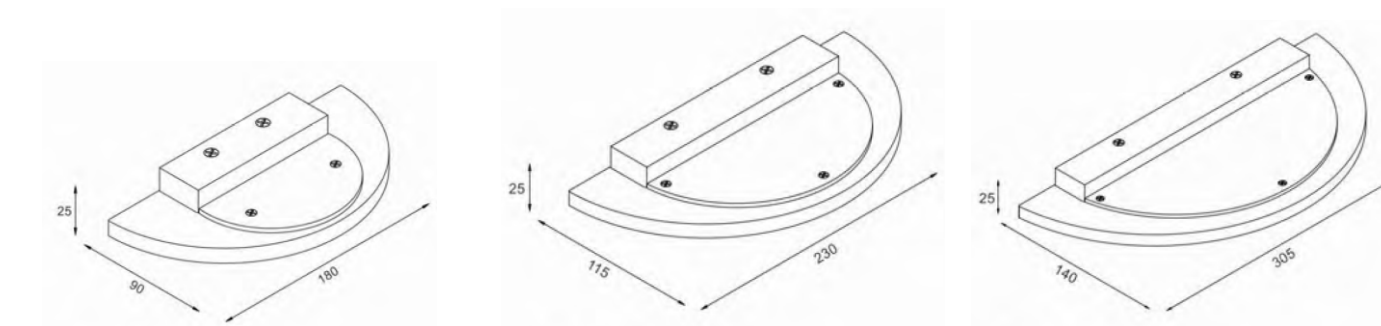

FLORET-7

FOT-7

Mono IP20 CE

YYZ Floret is a type of stylish wall light series which provides a perfect way to illuminate dark corners, add a bit of calming ambiance with softer lighting, provide bright task lighting for situations that require precision and focus, and finally, infuse some mega style into your interior decor.

FEATURES

HOUSING	Iron + Acrylic
FINISH	White, Black
WORKING VOLTAGE	100-240 Vac
RATED POWER	10W, 20W, 30W
BEAM ANGLE	120°
MOUNTING	Surface mounting
OPTIC	Acrylic
DIMENSIONS	180, 230, 305(L) x 25(W) x 90, 115, 140(H)
OPERATION TEMP	-20° C - +50° C
LAMP LIFE	50,000 hrs
CONTROL	On/Off, Dimmable

Epistar
LED Quality

100-240VAC
Working Voltage

10W/20W/30W
Rated power

ELECTRICAL DATA

POWER CONSUMPTION	10W, 20W, 30W
SUPPLY VOLTAGE	220-240 V ac
COLORS	2700K, 3000K, 4000K, 5000K, 6000K
CRI	80
LUMEN	80lm/W

DIMENSION

ORDERING LOGIC

PRODUCT	WATTAGE	COLOR TEMPERATURE	DRIVER	VOLTAGE
FOT-7	10 - 10W	(CT27) 2700K	ND - On-Off	AC - 100-240VAC
	20 - 20W	(CT30) 3000K	D - Dimmable	
	30 - 30W	(CT40) 4000K		
		(CT50) 5000K		
		(CT60) 6000K		

Sample: FOT-7 - 10 - CT 27 - ND - AC