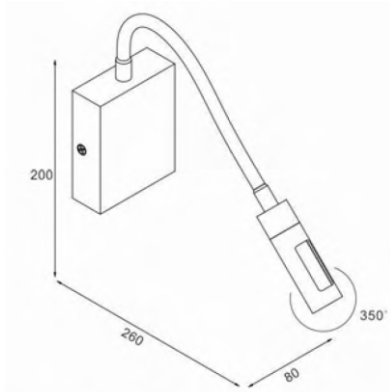

FEATURES

HOUSING	Iron + Aluminum
FINISH	White, Black
WORKING VOLTAGE	100-240 Vac
RATED POWER	3W
BEAM ANGLE	120°
MOUNTING	Surface mounting
OPTIC	PC
DIMENSIONS	80(L) x200(W) x 260(H)
OPERATION TEMP	-20° C - +50° C
LAMP LIFE	50,000 hrs
CONTROL	On/Off, Dimmable

Epistar
LED Quality

100-240VAC
Working Voltage

3W
Rated power

ELECTRICAL DATA

POWER CONSUMPTION	3W
SUPPLY VOLTAGE	220-240 V ac
COLORS	2700K, 3000K, 4000K, 5000K, 6000K
CRI	80
LUMEN	80lm/W

DIMENSION

ORDERING LOGIC