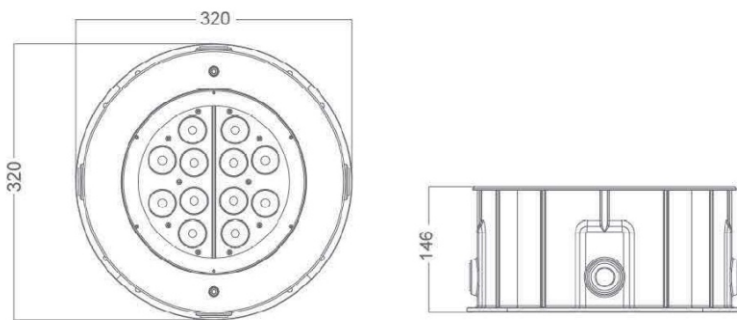

GRAVITY-MONO

GTY

Mono IP67 CE

YYZ Recessed uplights are designed for applications requiring Accent, general Lighting, range of choices of beam angles.

FEATURES

TRIM FINISH	STAINLESS STEEL, BLACK
RATED POWER	28W
BEAM ANGLE	16°
LAMP LIFE	50,000 HRS
MOUNTING	FLOOR RECESSED
DIMENSIONS	Ø320 x 146mm
OPERATION TEMP	-40° C - +45° C
CONTROL	ON/OFF, DMX512

DIMENSIONS

ORDERING LOGIC

PRODUCT	WATTAGE	COLOR TEMPERATURE	CONTROL	VOLTAGE	BEAM ANGLE	TRIM FINISH	CUSTOM
GTY	28 - 28W	(CW) Cool White (WW) Warm White	ND - Non Dimmable DM - DMX512	240 - 240V AC	16 - 16°	SS - Stainless Steel BK - Black	XX - XX