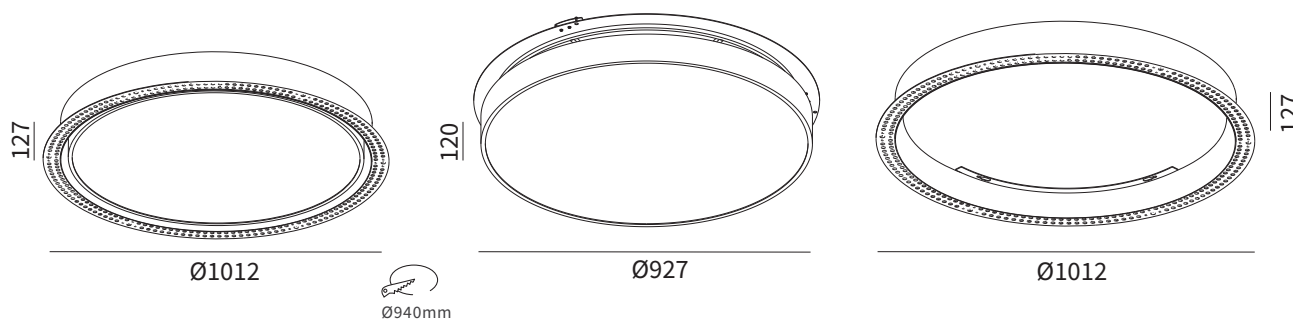

### FEATURES

MATERIAL	Die-cast aluminum
FINISH	White, Black
RATED POWER	80W
WORKING VOLTAGE	220~240V AC, 50/60Hz
RADIANCE ANGLE	120°
MOUNTING	Ceiling recessed
CONNECTION	Indoor rated connections
LAMP LIFE	50,000 Hrs
DIMENSION	Ø1012 x 127mm (Cutout Ø940mm)
OPERATING TEMP	-20° C - +50° C
CONTROL	On/Off, 1-10V, Dali, Triac

### DIMENSIONS