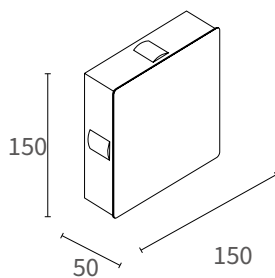

FEATURES

HOUSING	ALUMINUM
WORKING VOLTAGE	110-220V AC 50-60Hz
MOUNTING	Surface mounted
DIFFUSER	Clear lens
BEAM ANGLE	0°
DIMENSIONS	150x150x50mm
OPERATION TEMP	-20° C - +50° C
BODY COLOR	White, Black
LAMP LIFE	50,000 hrs
CONTROL	On/Off

 CREE
LED Quality

 220V AC
Working Voltage

 4W
Rated power

ELECTRICAL DATA

RATED POWER	4W
COLORS	3000K, 4000K
CRI	≥ 80

DIMENSION

ORDERING LOGIC

PRODUCT	WATTAGE	COLOR TEMPERATURE	FINISH
STR-SQ	4 - 4W	(CT30) 3000K (CT40) 4000K (CTXX) Custom	WH - White BK - Black