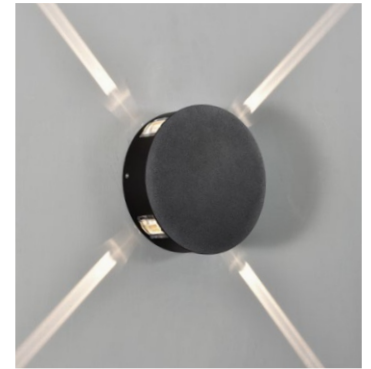

STAR WALL LIGHT

STR-R

Mono IP54 CE

YYZ Star is an extremely versatile lighting system with its countless possible variations. star allows to create dazzling scenographic lighting effects that can make the most of any environment.

FEATURES

HOUSING	ALUMINUM
WORKING VOLTAGE	110-220V AC 50-60Hz
MOUNTING	Surface mounted
DIFFUSER	Clear lens
BEAM ANGLE	0°
DIMENSIONS	Ø150x50x150mm
OPERATION TEMP	-20° C - +50° C
BODY COLOR	White, Black
LAMP LIFE	50,000 hrs
CONTROL	On/Off

 CREE
LED Quality

 220V AC
Working Voltage

 4W
Rated power

ELECTRICAL DATA

RATED POWER	4W
COLORS	3000K, 4000K
CRI	≥ 80

DIMENSION

ORDERING LOGIC

PRODUCT	WATTAGE	COLOR TEMPERATURE	FINISH
STR-R	4 - 4W	(CT30) 3000K (CT40) 4000K (CTXX) Custom	WH - White BK - Black