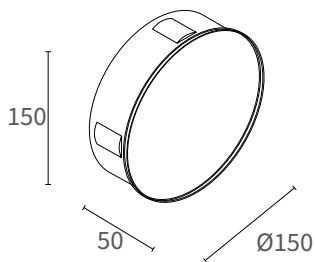

FEATURES

HOUSING	ALUMINUM
WORKING VOLTAGE	110-220V AC 50-60Hz
MOUNTING	Surface mounted
DIFFUSER	Clear lens
BEAM ANGLE	0°
DIMENSIONS	Ø150x50x150mm
OPERATION TEMP	-20° C - +50° C
BODY COLOR	White, Black
LAMP LIFE	50,000 hrs
CONTROL	On/Off

 CREE
LED Quality

 220V AC
Working Voltage

 4W
Rated power

ELECTRICAL DATA

RATED POWER	4W
COLORS	3000K, 4000K
CRI	≥ 80

DIMENSION

ORDERING LOGIC

PRODUCT	WATTAGE	COLOR TEMPERATURE	FINISH
STR-R	4 - 4W	(CT30) 3000K (CT40) 4000K (CTXX) Custom	WH - White BK - Black