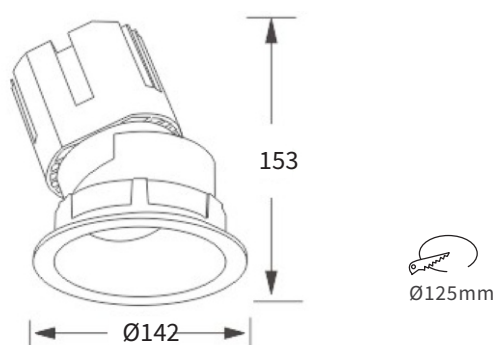

FEATURES

MATERIAL	Die-cast aluminum
FINISH	White, Black
RATED POWER	30W
WORKING VOLTAGE	220-240V AC
RADIANCE ANGLE	15°, 24°, 38°
MOUNTING	Ceiling recessed
CONNECTION	Indoor rated connections
LAMP LIFE	50,000 Hrs
DIMENSION	Ø142 x 153mm (Cutout Ø125mm)
OPERATING TEMP	-20° C - +50° C
CONTROL	On/Off, 0-10V, Triac, Dali

CREE LED Quality

220-240V AC Working Voltage

30W Rated power

ELECTRICAL DATA

POWER CONSUMPTION	30W
SUPPLY VOLTAGE	220-240V AC
COLORS	2700K, 3000K, 4000K, 5000K
CRI	80, 90

DIMENSIONS

ORDERING LOGIC

PRODUCT	WATTAGE	COLOR TEMPERATURE	BEAM ANGLE	FINISH	ACCESSORIES	
CRL 142	30 - 30W	(CT27)	2700K	15 - 15°	BK - Black	HCL - Honeycomb louver
		(CT30)	3000K	24 - 24°	WH - White	STL - Stretch lens
		(CT40)	4000K	38 - 38°	XX - Custom	SL - Soft lens
		(CT50)	5000K			CL - Clear lens