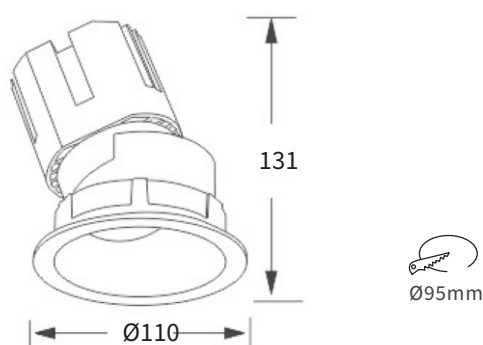

### FEATURES

MATERIAL	Die-cast aluminum
FINISH	White, Black
RATED POWER	20W
WORKING VOLTAGE	220-240V AC
RADIANCE ANGLE	15°, 24°, 38°
MOUNTING	Ceiling recessed
CONNECTION	Indoor rated connections
LAMP LIFE	50,000 Hrs
DIMENSION	Ø110 x 131mm (Cutout Ø95mm)
OPERATING TEMP	-20° C - +50° C
CONTROL	On/Off, 0-10V, Triac, Dali

### DIMENSIONS