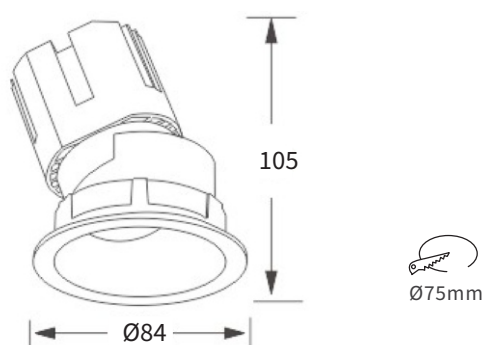

FEATURES

MATERIAL	Die-cast aluminum
FINISH	White, Black
RATED POWER	12W
WORKING VOLTAGE	220-240V AC
RADIANCE ANGLE	15°, 24°, 38°
MOUNTING	Ceiling recessed
CONNECTION	Indoor rated connections
LAMP LIFE	50,000 Hrs
DIMENSION	Ø84 x 105mm (Cutout Ø75mm)
OPERATING TEMP	-20° C - +50° C
CONTROL	On/Off, 0-10V, Triac, Dali

CREE LED Quality

220-240V AC Working Voltage

12W Rated power

ELECTRICAL DATA

POWER CONSUMPTION	12W
SUPPLY VOLTAGE	220-240V AC
COLORS	2700K, 3000K, 4000K, 5000K
CRI	80, 90

DIMENSIONS

ORDERING LOGIC

PRODUCT	WATTAGE	COLOR TEMPERATURE	BEAM ANGLE	FINISH	ACCESSORIES	
CRL 84	12 - 12W	(CT27)	2700K	15 - 15°	BK - Black	HCL - Honeycomb louver
		(CT30)	3000K	24 - 24°	WH - White	STL - Stretch lens
		(CT40)	4000K	38 - 38°	XX - Custom	SL - Soft lens
		(CT50)	5000K			CL - Clear lens