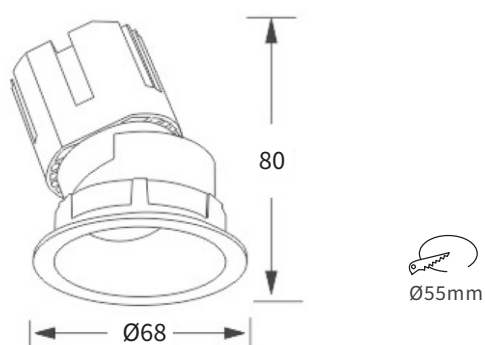

FEATURES

MATERIAL	Die-cast aluminum
FINISH	White, Black
RATED POWER	7W
WORKING VOLTAGE	220-240V AC
RADIANCE ANGLE	15°, 24°, 38°
MOUNTING	Ceiling recessed
CONNECTION	Indoor rated connections
LAMP LIFE	50,000 Hrs
DIMENSION	Ø68 x 80mm (Cutout Ø55mm)
OPERATING TEMP	-20° C - +50° C
CONTROL	On/Off, 0-10V, Triac, Dali

CREE LED Quality

220-240V AC Working Voltage

7W Rated power

ELECTRICAL DATA

POWER CONSUMPTION	7W
SUPPLY VOLTAGE	220-240V AC
COLORS	2700K, 3000K, 4000K, 5000K
CRI	80, 90

DIMENSIONS

ORDERING LOGIC

PRODUCT	WATTAGE	COLOR TEMPERATURE	BEAM ANGLE	FINISH	ACCESSORIES	
CRL 68	7 - 7W	(CT27)	2700K	15 - 15°	BK - Black	HCL - Honeycomb louver
		(CT30)	3000K	24 - 24°	WH - White	STL - Stretch lens
		(CT40)	4000K	38 - 38°	XX - Custom	SL - Soft lens
		(CT50)	5000K			CL - Clear lens