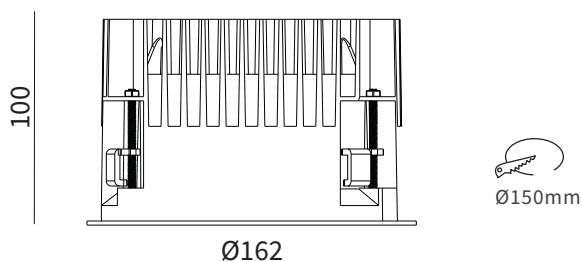

FEATURES

MATERIAL	Aluminum
FINISH	White
RATED POWER	18W, 25W
WORKING CURRENT	500mA, 700mA
RADIANCE ANGLE	30°, 60°
MOUNTING	Ceiling recessed
CONNECTION	Indoor rated connections
LAMP LIFE	50,000 Hrs
DIMENSION	Ø162 x 100mm (Cutout Ø150mm)
OPERATING TEMP	-20° C - +50° C
CONTROL	Non-Dim, 1-10V, Dali

DIMENSIONS

ORDERING LOGIC

PRODUCT	WATTAGE	COLOR TEMPERATURE	BEAM ANGLE	FINISH	REFLECTOR FINISH
DOE R 150	18 - 18W	(CT27) 2700K	30 - 30°	WH - White	MA - Matt
	25 - 25W	(CT30) 3000K	60 - 60°	XX - Custom	WH - White
		(CT40) 4000K			BK - Black