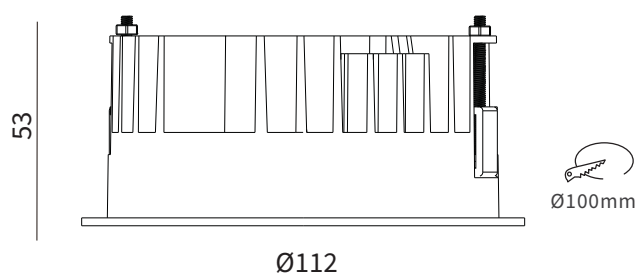

DIMENSIONS

ORDERING LOGIC

PRODUCT	WATTAGE	COLOR TEMPERATURE	BEAM ANGLE	FINISH	REFLECTOR FINISH	
DOE R 100L	12 - 12W	(CT27)	2700K	90 - 90°	WH - White	MA - Matt
		(CT30)	3000K		XX - Custom	WH - White
		(CT40)	4000K			BK - Black

Sample: DOE R 100L - 12 - CT27 - 90 - WH - MA