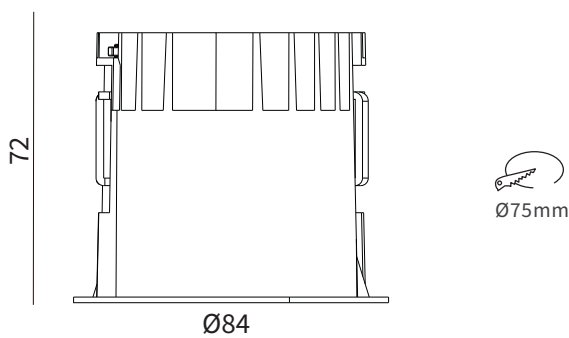

### FEATURES

MATERIAL	Aluminum
FINISH	White
RATED POWER	7.5W, 11W
WORKING CURRENT	250mA, 350mA
RADIANCE ANGLE	25°, 50°
MOUNTING	Ceiling recessed
CONNECTION	Indoor rated connections
LAMP LIFE	50,000 Hrs
DIMENSION	Ø84 x 72mm (Cutout Ø75mm)
OPERATING TEMP	-20° C - +50° C
CONTROL	Non-Dim, 1-10V, Dali

### DIMENSIONS