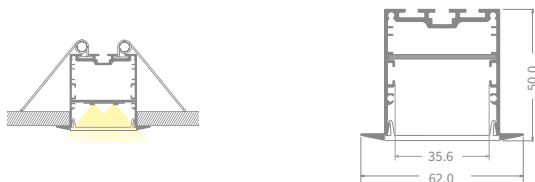

APERTURE-24-TRIM

APR24

Mono IP20/IP54 **CE**

YYZ Aperture 24 is a ceiling , wall recessed mounting light made of extruded architectural grade T6061 aluminum. It is equipped with high power LED light source and optical lens with a wide range of color temperature which provide superior color consistency and high CRI. This linear LED luminaire is designed to produce a uniform distribution of diffused light and is suitable for ceiling and wall.

FEATURES

HOUSING	Extruded architectural grade t6061 aluminium
BEAM ANGLE	120°
MOUNTING	Ceiling recessed mounting
OPTIC	PMMA Milky, PMMA Black
DIMENSIONS	62x50mm
OPERATION TEMP	-20° C - +50° C
LAMP LIFE	50,000 hrs
AVAILABLE LENGTH	1000mm, 2000mm
CONTROL	On/Off, Dali, 1-10V
LUMEN	95lm/W

- CREE/SAMSUNG**
LED Quality
- 24V DC**
Working Voltage
- 24W/mtr**
Rated power

DIMENSION

APR24 -Ceiling recessed

ORDERING LOGIC

PRODUCT	WATTAGE	COLOR TEMPERATURE	DRIVER	FIXTURE LENGTH	FINISH	
APR24-TRM	24 - 24W/Mtr	(CT27)	2700K	SW - ON-OFF	100 - 1000mm	AL - Aluminium natural
		(CT30)	3000K	AN - 0-10V	200 - 2000mm	XX - Custom
		(CT35)	3500K	DA - DALI	XX - Custom	
		(CT40)	4000K	DM - DMX		
		(CT50)	5000K			