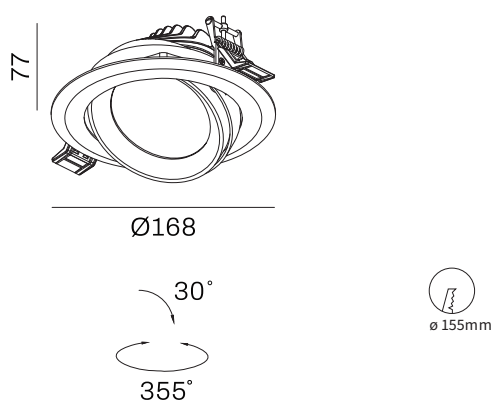

FEATURES

MATERIAL	Aluminum
FINISH	White, Black
RATED POWER	30W
WORKING CURRENT	700mA
RADIANCE ANGLE	24°, 38°
MOUNTING	Ceiling recessed mounted
CONNECTION	Indoor rated connections
LAMP LIFE	50,000 Hrs
DIMENSION	Ø168x77mm(Cutout Ø155mm)
OPERATING TEMP	-20° C - +50° C
CONTROL	On/Off

CITIZEN
LED Quality

700mA
Working Current

30W
Rated power

ELECTRICAL DATA

POWER CONSUMPTION	30W
SUPPLY VOLTAGE	240V AC
COLORS	2700K, 3000K, 4000K
CRI	90
LUMEN	2634lm

DIMENSIONS

ORDERING LOGIC

PRODUCT	WATTAGE	COLOR TEMPERATURE	BEAM ANGLE	FINISH	CUSTOM
EMD-R	30 - 30W	(CT27)	2700K	24 - 24°	WH - White BK - Black xx
		(CT30)	3000K	38 - 38°	
		(CT40)	4000K		

Sample: EMD-R - 30 - CT27 - 24 - WH - XX