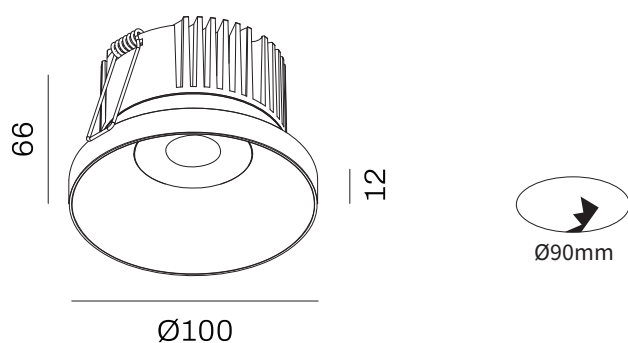

REGALIA -54

RGA-R 54100

Mono IP54 CE

YYZ Regalia is a semi-recessed downlight which are very compact and shallow in design. . These compact luminaires are characterized by high light output and minimal recessed depth. The IP20 version of this luminaire is resistant to penetration of liquids and solid particles, making it ideal for being installed in a bathroom.

FEATURES

MATERIAL	Aluminum
FINISH	White, Black
RATED POWER	15W
WORKING CURRENT	350mA
RADIANCE ANGLE	15°/24°/36°
MOUNTING	Semi recessed mounted
CONNECTION	Indoor rated connections
LAMP LIFE	50,000 Hrs
DIMENSION	Ø100x66mm
OPERATING TEMP	-20° C - +50° C
CONTROL	On/Off, Dali, 0-10V, Triac
OPTIC	Clear glass

CREE
LED Quality

350mA
Working Current

15W
Rated power

ELECTRICAL DATA

POWER CONSUMPTION	15W
SUPPLY VOLTAGE	240V AC
COLORS	2700K, 3000K, 4000K
CRI	80/90

DIMENSION

ORDERING LOGIC

PRODUCT	OPTIC	COLOR TEMPERATURE		CONTROL	CURRENT	BODY COLOR	CUSTOM
RGA-R 54100	15 - 15°	(CT 27)	2700K	SW - ON-OFF	350 - 350mA	WH - WHITE	XX
	24 - 24°	(CT 30)	3000K	DA - DALI		BK - BLACK	
	36 - 36°	(CT 40)	4000K	AN - 0-10V TR - Triac			