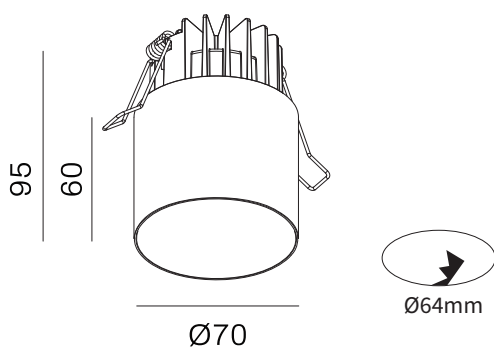

FEATURES

MATERIAL	Aluminum
FINISH	White, Black
RATED POWER	8W
WORKING CURRENT	200mA
RADIANCE ANGLE	24°/36°
MOUNTING	Semi recessed mounted
CONNECTION	Indoor rated connections
LAMP LIFE	50,000 Hrs
DIMENSION	Ø70x60mm
OPERATING TEMP	-20° C - +50° C
CONTROL	On/Off, Dali, 0-10V
OPTIC	Clear glass

CREE LED Quality

200mA Working Current

8W Rated power

ELECTRICAL DATA

POWER CONSUMPTION	8W
SUPPLY VOLTAGE	240V AC
COLORS	2700K, 3000K, 4000K
CRI	80/90
LUMEN	600lm

DIMENSION

ORDERING LOGIC

PRODUCT	OPTIC	COLOR TEMPERATURE		CONTROL	CURRENT	BODY COLOR		CUSTOM
RGA-SR 5470	24 - 24°	(CT 27)	2700K	SW - ON-OFF	200 - 200mA	WH - WHITE	XX	
	36 - 36°	(CT 30)	3000K	DA - DALI		BK - BLACK		
	(CT 40)	4000K	AN - 0-10V					

Sample: RGA-SR5470 - 24 - CT27 - SW - 200 - WH - XX