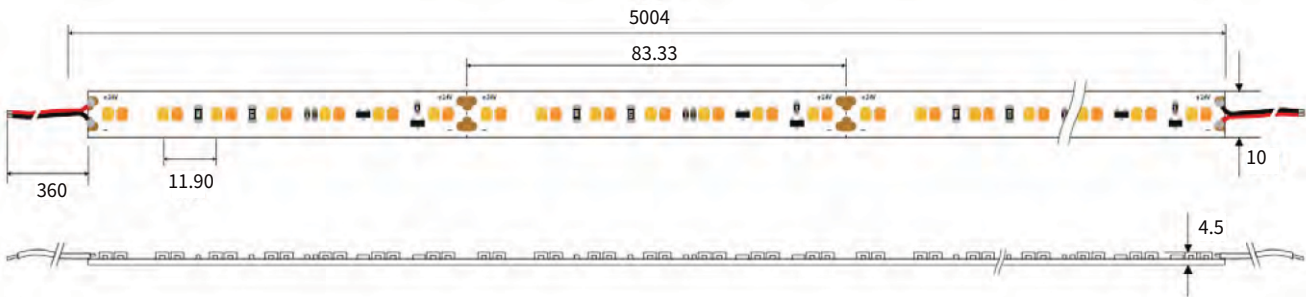

OUTDOOR LED STRIP DIM2 WARM FLEX SERIES

LFX-O-9.6-CTWD-1828-Z9-168-24-CV-10-H-1-HT-R-M-T-L-W-L05

3M TAPE

IP65 WATER PROOF

CE 9.6W

Our LFX series flexible linear LED light strips is a simple, effective solution for a wide range of lighting applications where crisp, single color light is desired. Ideal for indirect accent lighting, as well as a store fixtures, display cases, steps and stairwells, furniture, kitchen and cabinet lighting, along with other task and specialty applications.

FEATURES

| | |
|--------------------|---------------------|
| LIGHT SOURCE | 1828 LED |
| LED QUANTITY | 168 LEDS / m |
| FINISH | WHITE PCB |
| WORKING VOLTAGE | 24 V DC |
| RATED CURRENT | 200mA |
| RATED POWER | 9.6W / m |
| RADIANCE ANGLE | 120° |
| LAMP LIFE | 50000 HRS |
| MOUNTING | 3M TAPE ON THE BACK |
| CONNECTION | HARDWIRED TAILS |
| CUTTING INCREMENTS | EVERY 83.33 mm |
| DIMENSIONS | 10mm X 5000mm(PCB) |
| MAX DAISY RUN | 5 m |

DIMENSIONS

ORDERING LOGIC

| PRODUCT SERIES | TYPE | POWER | COLOR TEMPERATURE | LED TYPE | BIN | NO. OF LED | VOLTAGE | CIRCUIT | WIDTH | CRI | NO OF LED ROWS | CONNECTION |
|----------------|--------------------|------------|-------------------|----------|-----|--------------------|---------|---------------------|-----------|---------------|----------------|--|
| LFX | O - Outdoor (IP65) | 9.6 - 9.6W | (CTWD) 1800-3000K | 1828 | Z9 | 168 - 168 LEDs/mtr | 24-24V | CV-Constant voltage | 10 - 10mm | H - High (90) | 1 | HT - Hardwired Tai OC - Outdoor Connector |

| MODEL | COLOR CONTROL | LIGHT EMITTING DIRECTION | LED POWER | PCB COLOR | LENGTH PER REEL |
|-------------|---------------|--------------------------|-----------|-----------|-----------------|
| R - Regular | M - Mono | T - Top | L - Low | W - White | L05 - 5mtr |