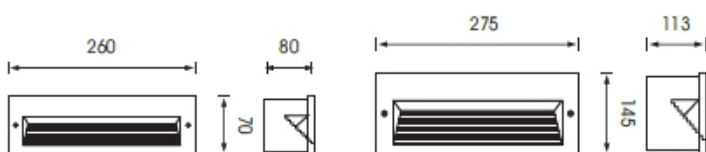

DIMENSION

ORDERING LOGIC

PRODUCT	POWER	COLOR TEMPERATURE	VOLTAGE	DRIVER	BODY COLOR	CUSTOM	
DWN	6 - 6W	(CT27)	2700K	AC - 100-277AC	ND - Non Dimmable	BK - Black	XXX
	9 - 9W	(CT30)	3000K	DC - 24V DC	DI - Dimmable	GR - Grey	
	12 - 12W	(CT40)	4000K				
	15 - 15W	(CT50)	5000K				

Sample: DWN - 6 - CT27 - AC - ND - BK - XX