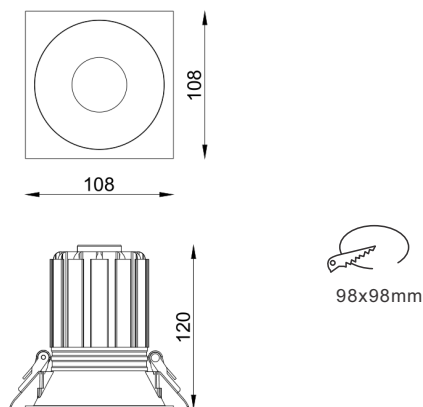

### FEATURES

|                 |                           |
|-----------------|---------------------------|
| BODY            | Die-cast aluminum         |
| FINISH          | White, Black, Silver      |
| WORKING VOLTAGE | 100-240V 50/60Hz          |
| RATED POWER     | 15W                       |
| RADIANCE ANGLE  | 15°, 24°, 38°             |
| LAMP LIFE       | 50,000 hrs                |
| MOUNTING        | Ceiling recessed          |
| DIMENSIONS      | 108x108mm(Cutout 98x98mm) |
| OPERATION TEMP  | -30° C - +50° C           |
| CONTROL         | Dali, 0-10V, Triac        |

### DIMENSIONS

- CREE LED Quality
- 240 V AC Working Voltage
- 15W Rated power