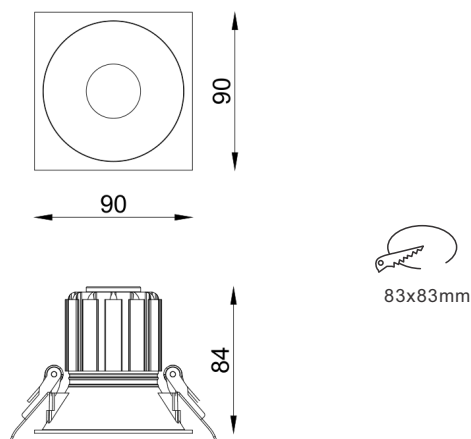

FEATURES

BODY	Die-cast aluminum
FINISH	White, Black, Silver
WORKING VOLTAGE	100-240V 50/60Hz
RATED POWER	8W
RADIANCE ANGLE	20°, 40°, 60°
LAMP LIFE	50,000 hrs
MOUNTING	Ceiling recessed
DIMENSIONS	90x90mm(Cutout 83x83mm)
OPERATION TEMP	-30° C - +50° C
CONTROL	Dali, 0-10V, Triac

ELECTRICAL DATA

POWER CONSUMPTION	8W
SUPPLY VOLTAGE	100-240Vac
COLORS	2700K, 3000K, 4000K, 5000K
CRI	90
LUMEN	90lm/W

DIMENSIONS

- CREE LED Quality
- 240 V AC Working Voltage
- 8W Rated power

ORDERING LOGIC